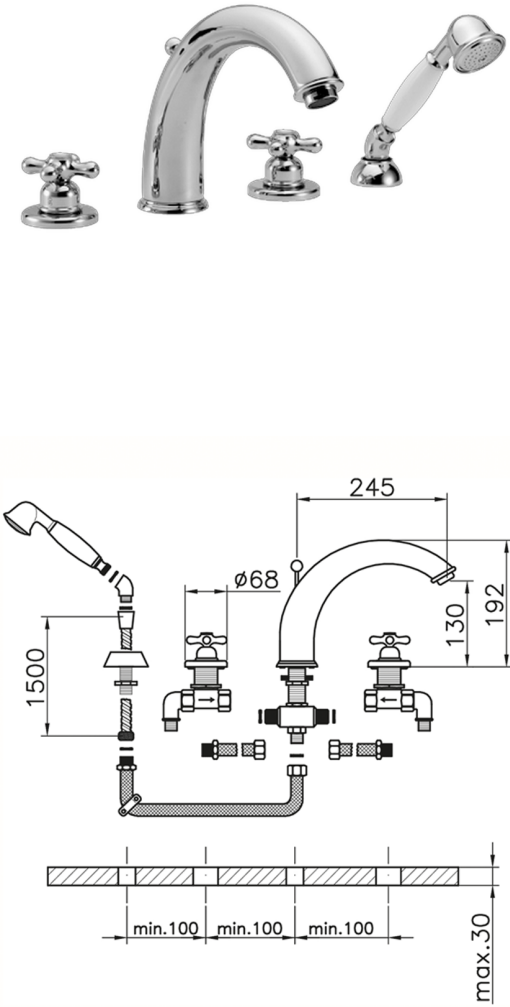

Deck-mounted 4-hole bath mixer CROISSETTE_CS000260

MODEL **CS000260**

Deck-mounted 4-hole bath mixer, 2-outlet diverter, classic D.53 mm Brass one spray handshower, 150 cm. Pull-out flexible hose

AVAILABLE FINISHINGS

- **21** 21 Chrome
- **27** 27 Old Bronze
- **2G** 2G Antique Gold
- **2W** 2W Brushed Gold

CHARACTERISTICS

2024-11-15