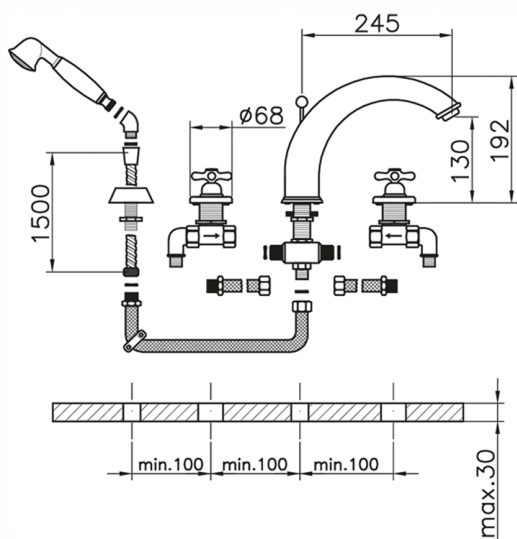

Deck-mounted 4-hole bath mixer CROISSETTE_CS000260

MODEL **CS000260**

Deck-mounted 4-hole bath mixer, 2-outlet diverter, classic D.53 mm Brass one spray handshower, 150 cm. Pull-out flexible hose

AVAILABLE FINISHINGS

-  **21** 21 Chrome
-  **27** 27 Old Bronze
-  **2G** 2G Antique Gold
-  **2W** 2W Brushed Gold

CHARACTERISTICS

2024-11-15