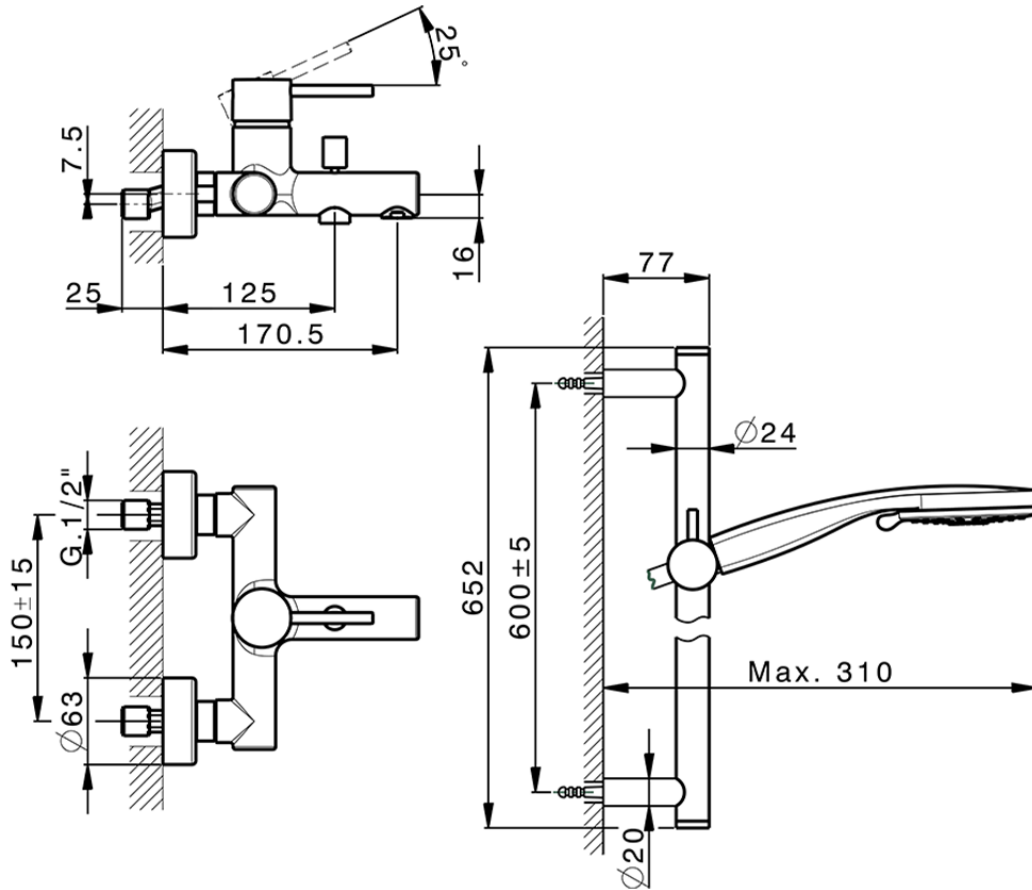

Single lever bath mixer, with shower set NUOVA KIRUNA_K2000060

K2000060

<https://en.huberitalia.com/single-lever-bath-mixer-with-shower-set-nuova-kiruna-k2000060>

2024-12-19