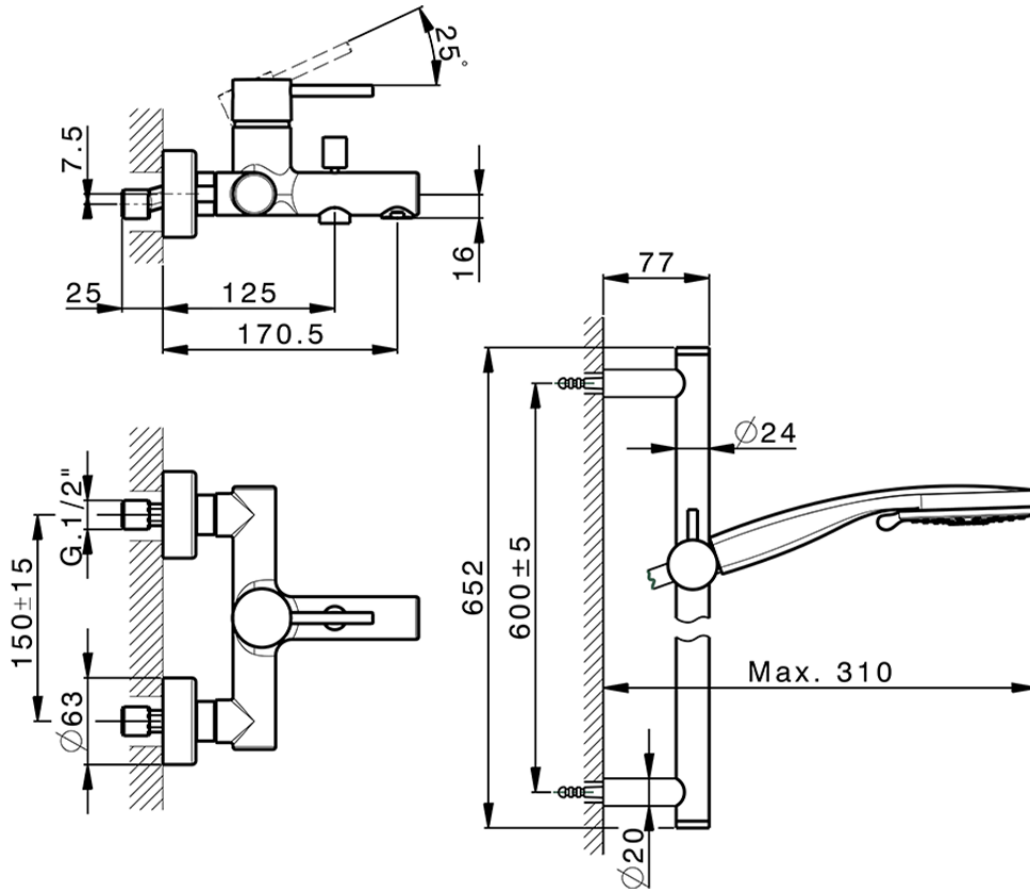

Single lever bath mixer, with shower set NUOVA KIRUNA_K2000060

K2000060

<https://en.huberitalia.com/single-lever-bath-mixer-with-shower-set-nuova-kiruna-k2000060>

2024-12-18