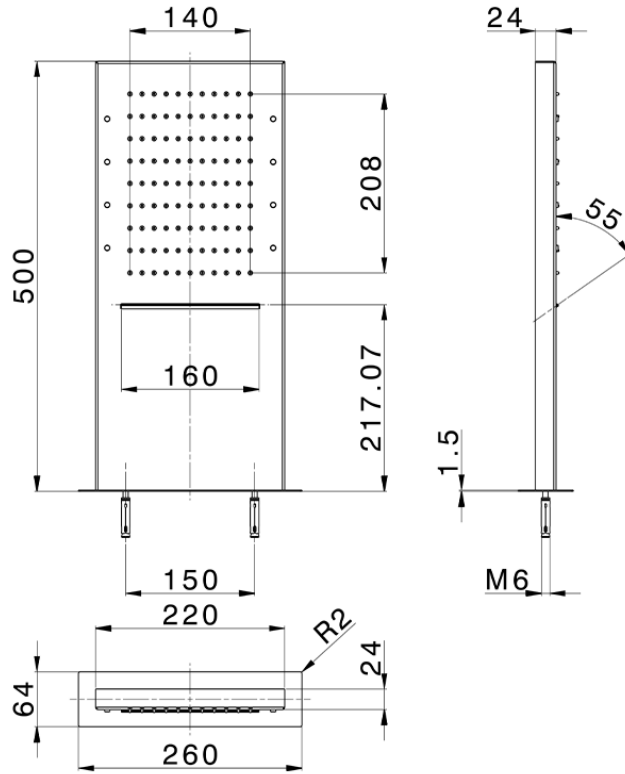

Rectangular wall-mounted showerhead ZEN_ZS1C0405

ZS1C0405

<https://en.huberitalia.com/rectangular-wall-mounted-showerhead-zen-zs1c0405>

2025-04-24