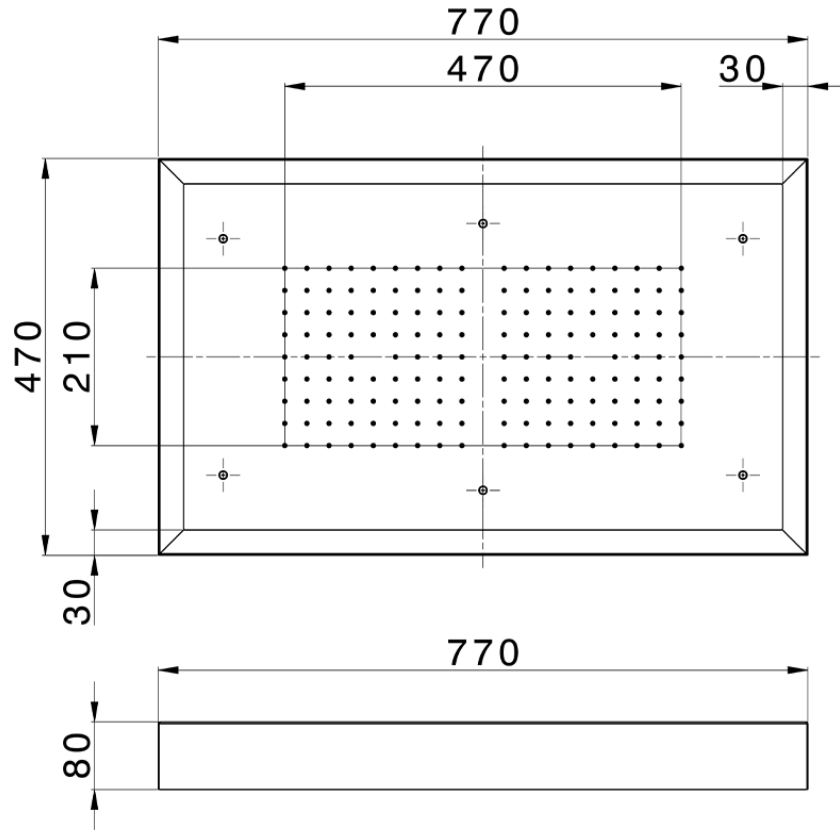

770x470 mm Chromotherapy Ceiling showerhead ZEN_ZS1C0155

ZS1C0155

<https://en.huberitalia.com/770x470-mm-chromotherapy-ceiling-showerhead-zen-zs1c0155>

2024-11-15