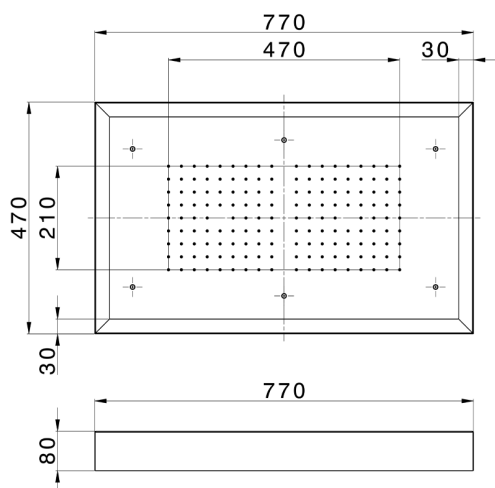

770x470 mm Chromotherapy Ceiling showerhead ZEN_ZS1C0155

MODEL **ZS1C0155**

770x470 mm Chromotherapy Ceiling showerhead, with white cover, rain, chromotherapy functions, built-in control included, Stainless Steel AISI 304