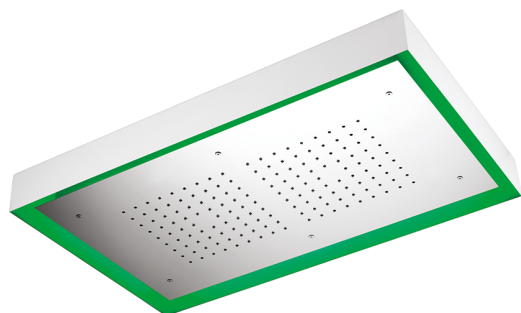

770x470 mm Chromotherapy Ceiling showerhead ZEN_ZS1C0155

MODEL **ZS1C0155**

770x470 mm Chromotherapy Ceiling showerhead, with white cover, rain, chromotherapy functions, built-in control included, Stainless Steel AISI 304

AVAILABLE FINISHINGS

-  **40** 40 Matt Black
-  **4Q** 4Q Matt White
-  **D1** D1 Brushed Inox
-  **D2** D2 Polished Inox

CHARACTERISTICS

2024-11-15