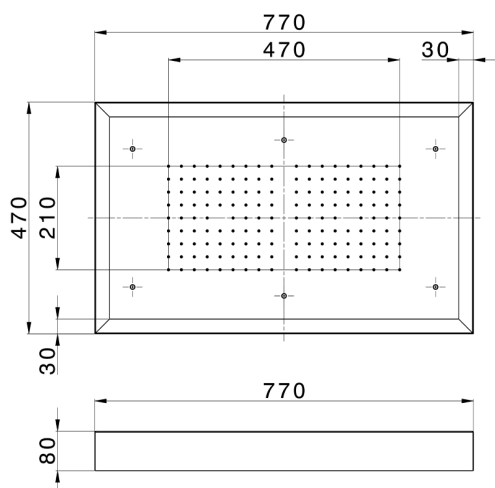

## 770x470 mm Chromotherapy Ceiling showerhead ZEN\_ZS1C0155

MODEL **ZS1C0155**

770x470 mm Chromotherapy Ceiling showerhead, with white cover, rain, chromotherapy functions, built-in control included, Stainless Steel AISI 304