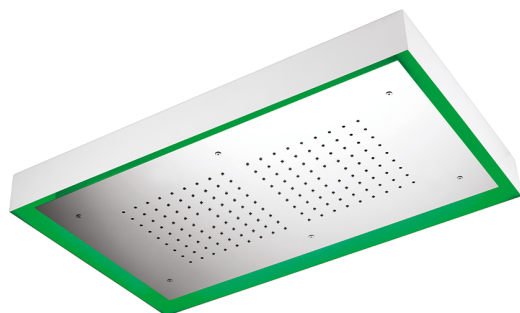

## 770x470 mm Chromotherapy Ceiling showerhead ZEN\_ZS1C0155

MODEL **ZS1C0155**

770x470 mm Chromotherapy Ceiling showerhead, with white cover, rain, chromotherapy functions, built-in control included, Stainless Steel AISI 304