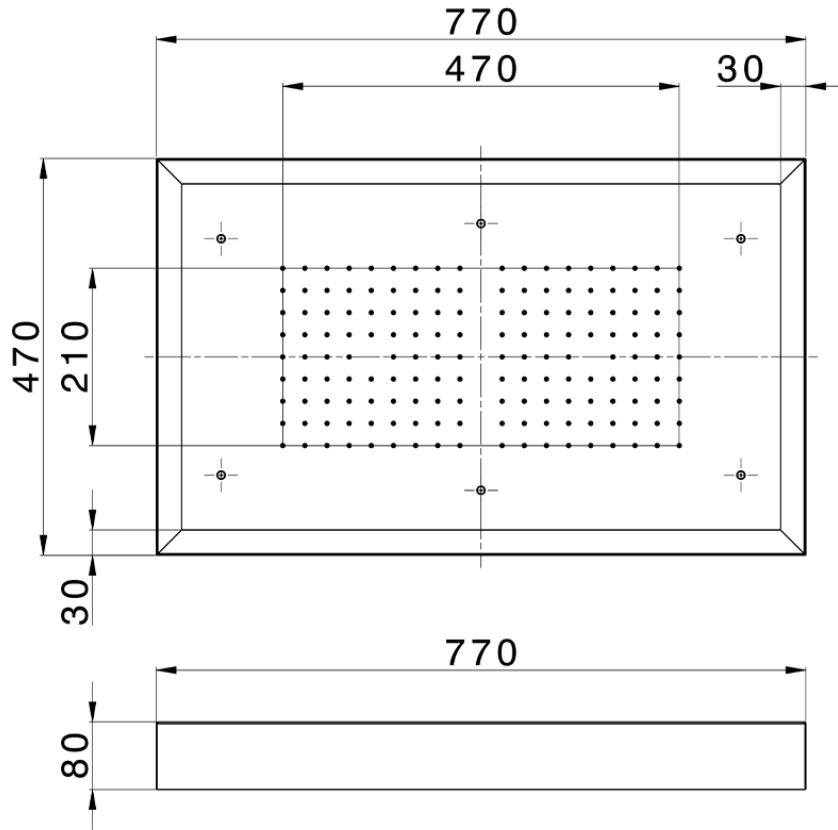

770x470 mm Chromotherapy Ceiling showerhead ZEN_ZS1C0155

ZS1C0155

<https://en.huberitalia.com/770x470-mm-chromotherapy-ceiling-showerhead-zen-zs1c0155>

2024-11-15