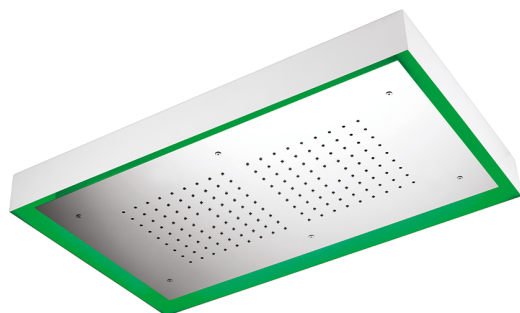

770x470 mm Chromotherapy Ceiling showerhead ZEN_ZS1C0155

MODEL **ZS1C0155**

770x470 mm Chromotherapy Ceiling showerhead, with white cover, rain, chromotherapy functions, built-in control included, Stainless Steel AISI 304

AVAILABLE FINISHINGS

-  **40** 40 Matt Black
-  **4Q** 4Q Matt White
-  **D1** D1 Brushed Inox
-  **D2** D2 Polished Inox

CHARACTERISTICS

2024-11-15