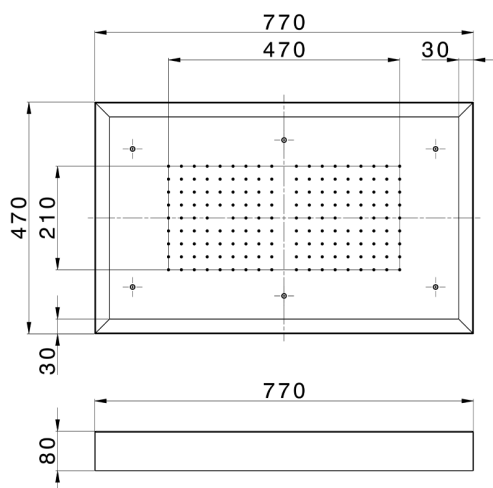

770x470 mm Chromotherapy Ceiling showerhead ZEN_ZS1C0155

MODEL **ZS1C0155**

770x470 mm Chromotherapy Ceiling showerhead, with white cover, rain, chromotherapy functions, built-in control included, Stainless Steel AISI 304