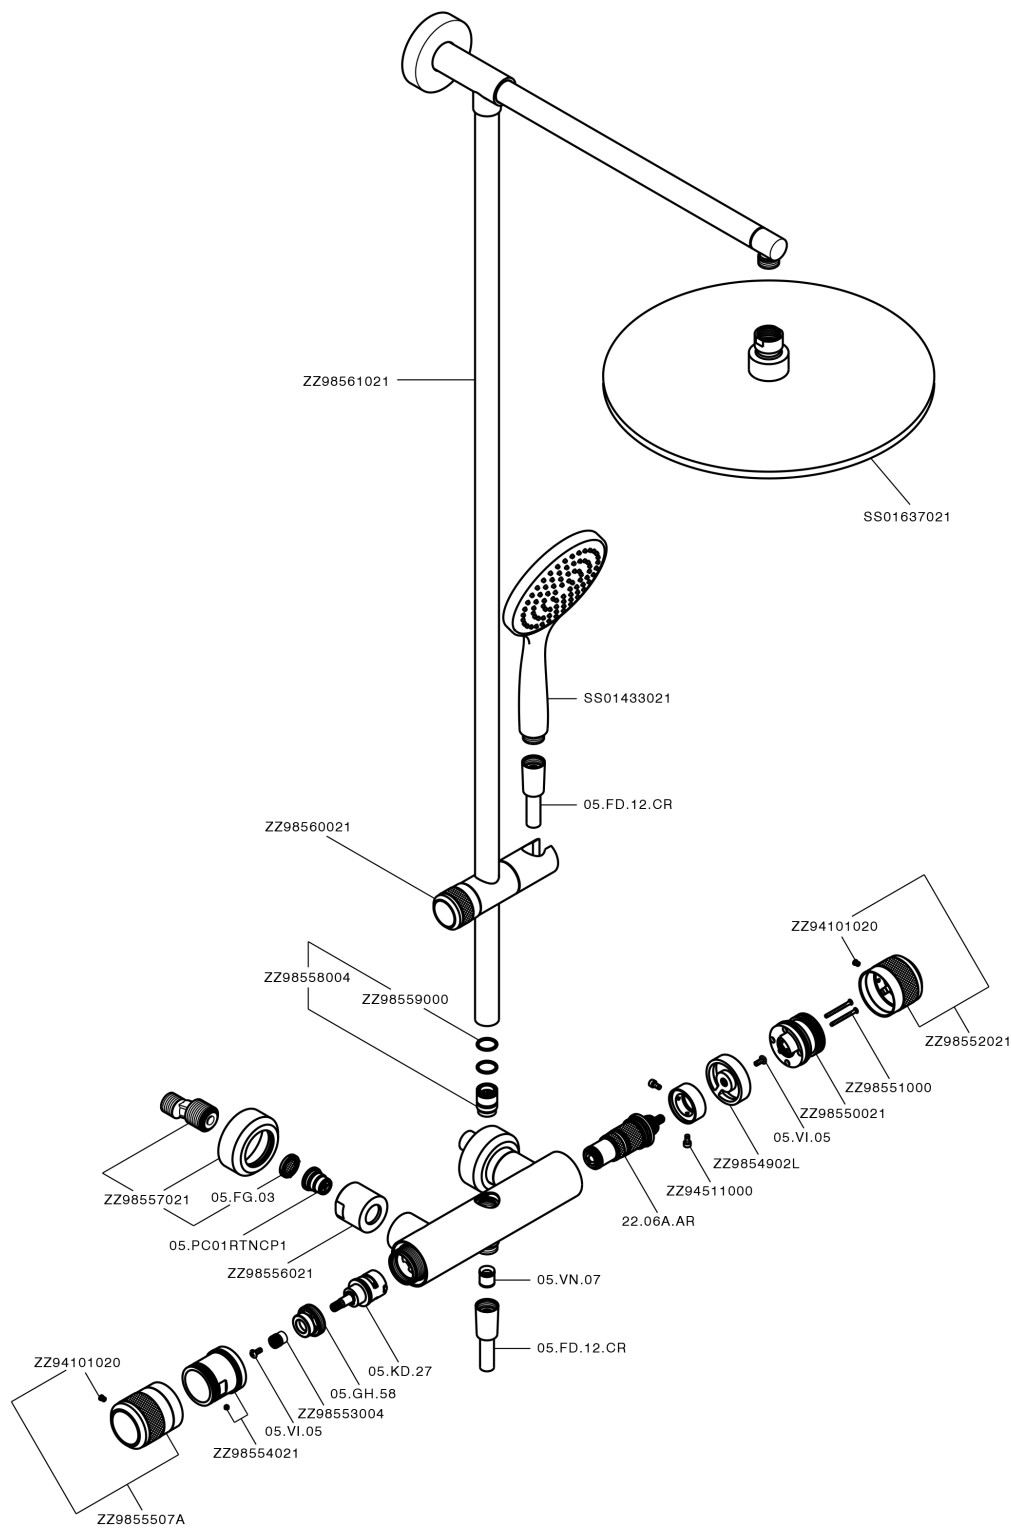

2-function Thermostatic shower set CHRONOS_CRC78010

MODEL **CRC78010**

2-function Thermostatic shower set, 2-outlet devia stop, not adjustable column, sliding handshower holder, 130 mm ABS Emotion one spray handshower, D.400 mm 8 mm Brass thick round showerhead, 150 cm SUPREME smooth flexible hose

AVAILABLE FINISHINGS

-  **21** 21 Chrome
-  **2F** 2F Brushed Nickel
-  **2Q** 2Q Black Titanium

CHARACTERISTICS

Cartridge Spare Parts **22.04A.AR - ZZ97279004**

Argo 2 (long filter) Thermostatic Valve

DeviaStop

The Huber Devia Stop technology allows to adjust the water flow and to direct it to the selected output point (overhead soaker, hand shower, etc).

SafeTouch

The Huber SafeTouch system maintains the mixer body cool to the touch during operation.

Thermostatic

The Huber thermostatic is your personal water manager, helping you to handle, control and save water and energy.

2-function Thermostatic shower set CHRONOS_CRC78010

CRC78010

<https://en.huberitalia.com/2-function-thermostatic-shower-set-chronos-crc78010>