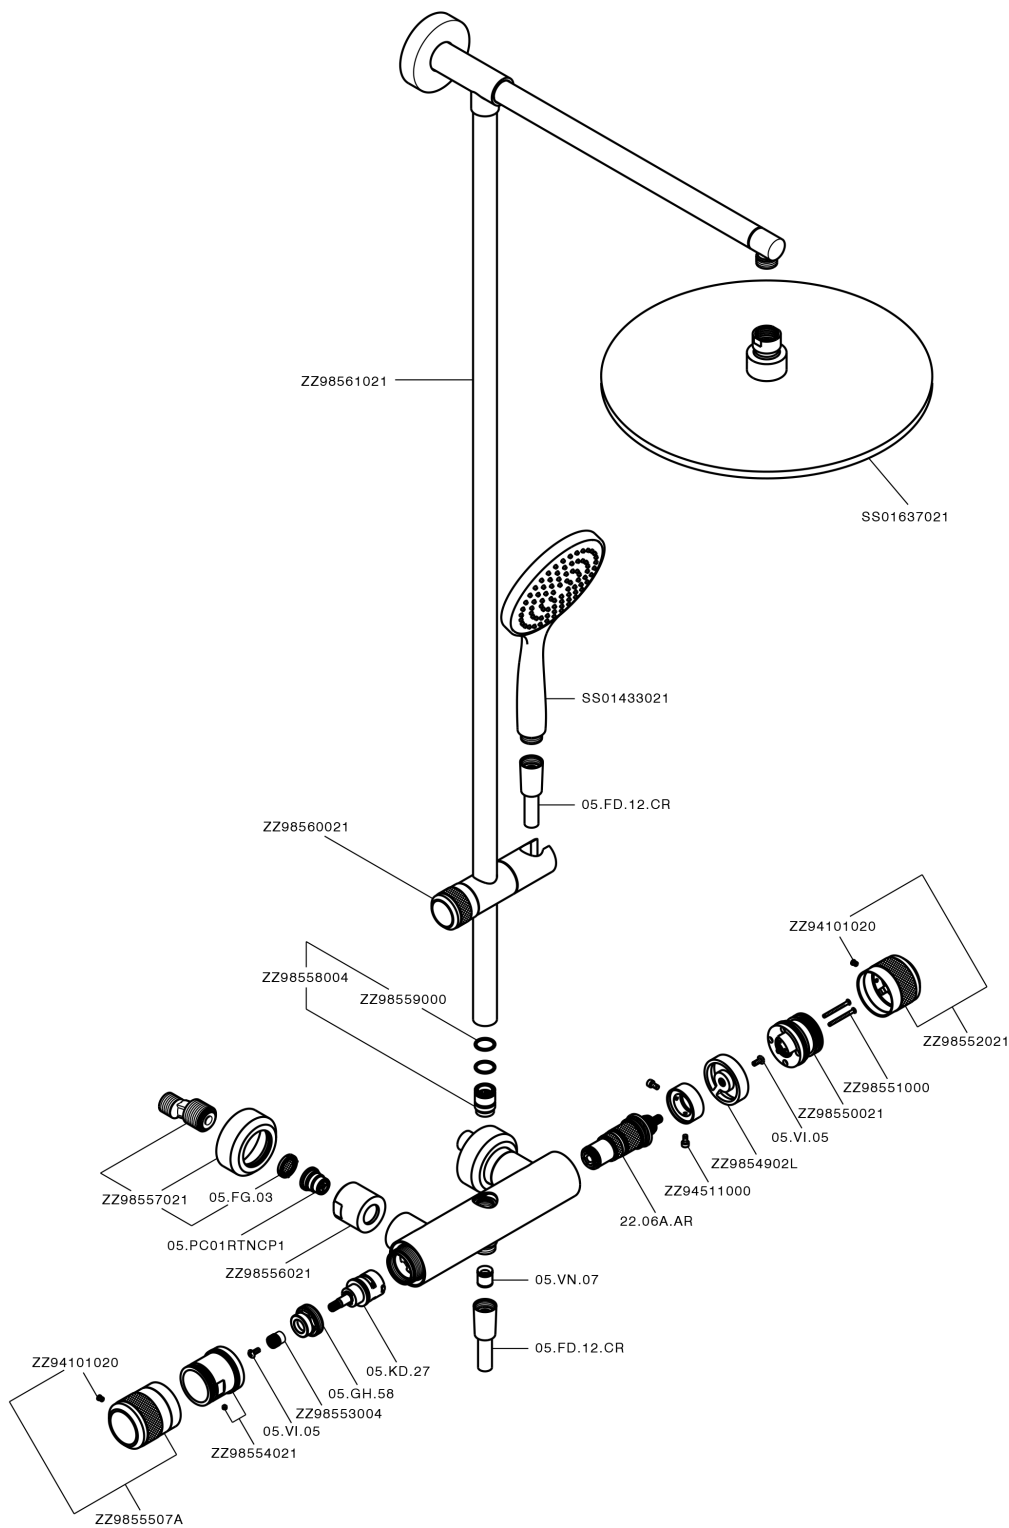

2-function Thermostatic shower set CHRONOS_CRC78010

MODEL **CRC78010**

2-function Thermostatic shower set, 2-outlet devia stop, not adjustable column, sliding handshower holder, 130 mm ABS Emotion one spray handshower, D.400 mm 8 mm Brass thick round showerhead, 150 cm SUPREME smooth flexible hose

AVAILABLE FINISHINGS

-  **21** 21 Chrome
-  **2F** 2F Brushed Nickel
-  **2Q** 2Q Black Titanium

CHARACTERISTICS

Cartridge Spare Parts **22.04A.AR - ZZ97279004**

Argo 2 (long filter) Thermostatic Valve

DeviaStop

The Huber Devia Stop technology allows to adjust the water flow and to direct it to the selected output point (overhead soaker, hand shower, etc).

SafeTouch

The Huber SafeTouch system maintains the mixer body cool to the touch during operation.

Thermostatic

The Huber thermostatic is your personal water manager, helping you to handle, control and save water and energy.

2-function Thermostatic shower set CHRONOS_CRC78010

CRC78010

<https://en.huberitalia.com/2-function-thermostatic-shower-set-chronos-crc78010>