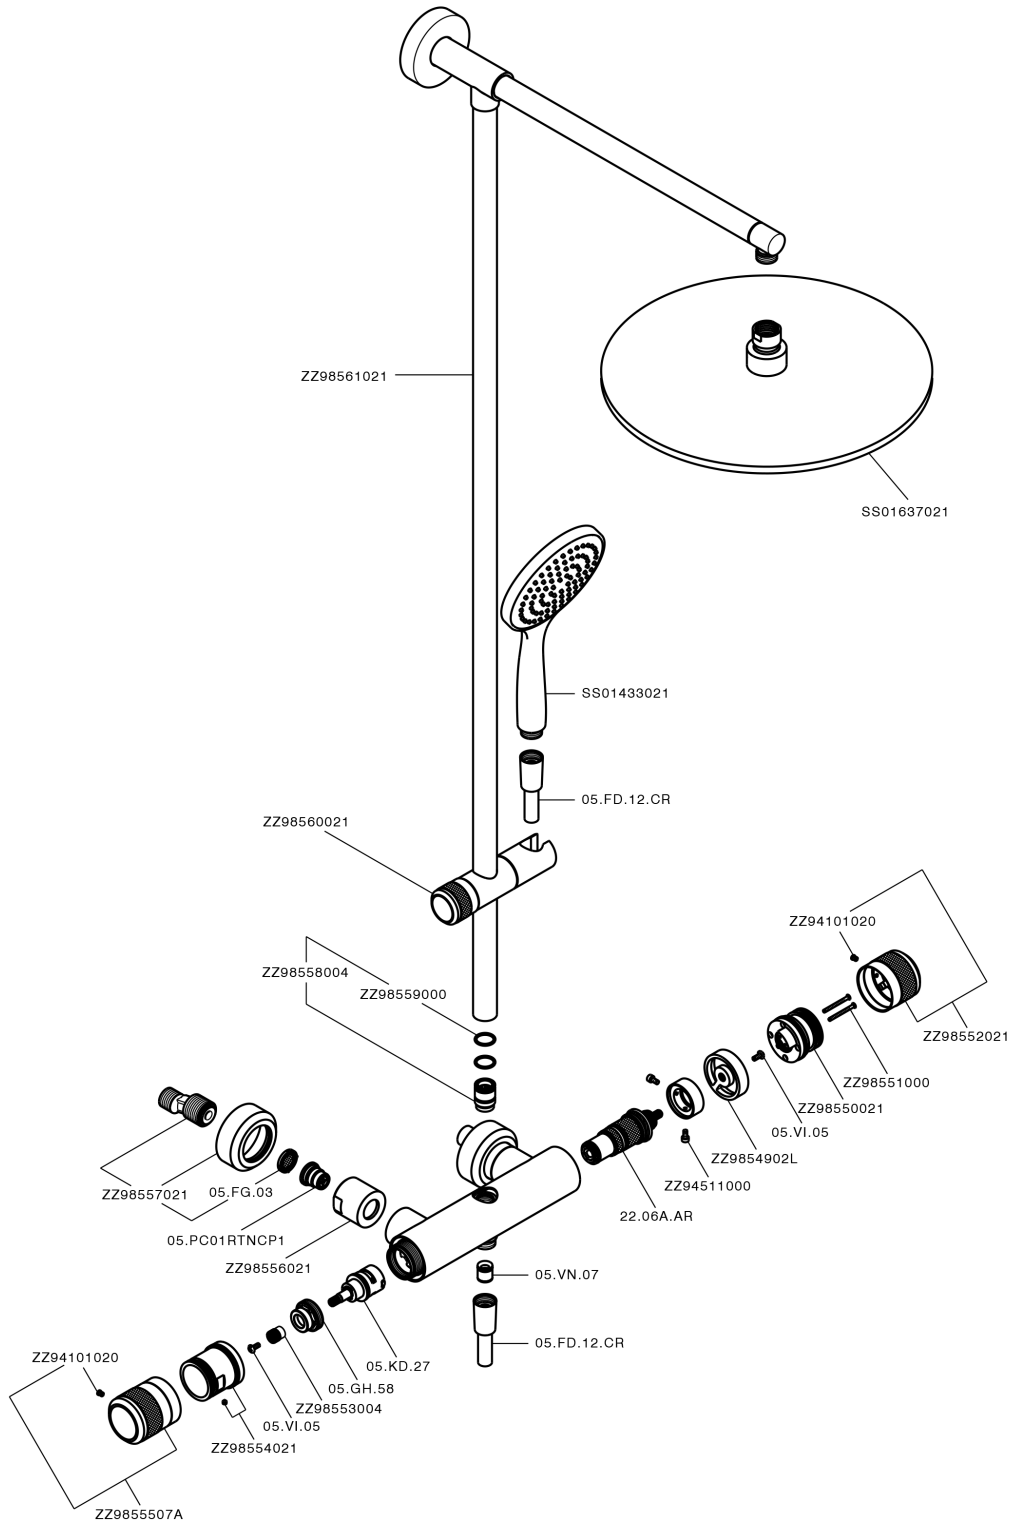

2-function Thermostatic shower set CHRONOS_CRC78010

MODEL **CRC78010**

2-function Thermostatic shower set, 2-outlet devia stop, not adjustable column, sliding handshower holder, 130 mm ABS Emotion one spray handshower, D.400 mm 8 mm Brass thick round showerhead, 150 cm SUPREME smooth flexible hose

AVAILABLE FINISHINGS

-  **21** 21 Chrome
-  **2F** 2F Brushed Nickel
-  **2Q** 2Q Black Titanium

CHARACTERISTICS

Cartridge Spare Parts **22.04A.AR - ZZ97279004**

Argo 2 (long filter) Thermostatic Valve

DeviaStop

The Huber Devia Stop technology allows to adjust the water flow and to direct it to the selected output point (overhead soaker, hand shower, etc).

SafeTouch

The Huber SafeTouch system maintains the mixer body cool to the touch during operation.

Thermostatic

The Huber thermostatic is your personal water manager, helping you to handle, control and save water and energy.

2-function Thermostatic shower set CHRONOS_CRC78010

CRC78010

<https://en.huberitalia.com/2-function-thermostatic-shower-set-chronos-crc78010>