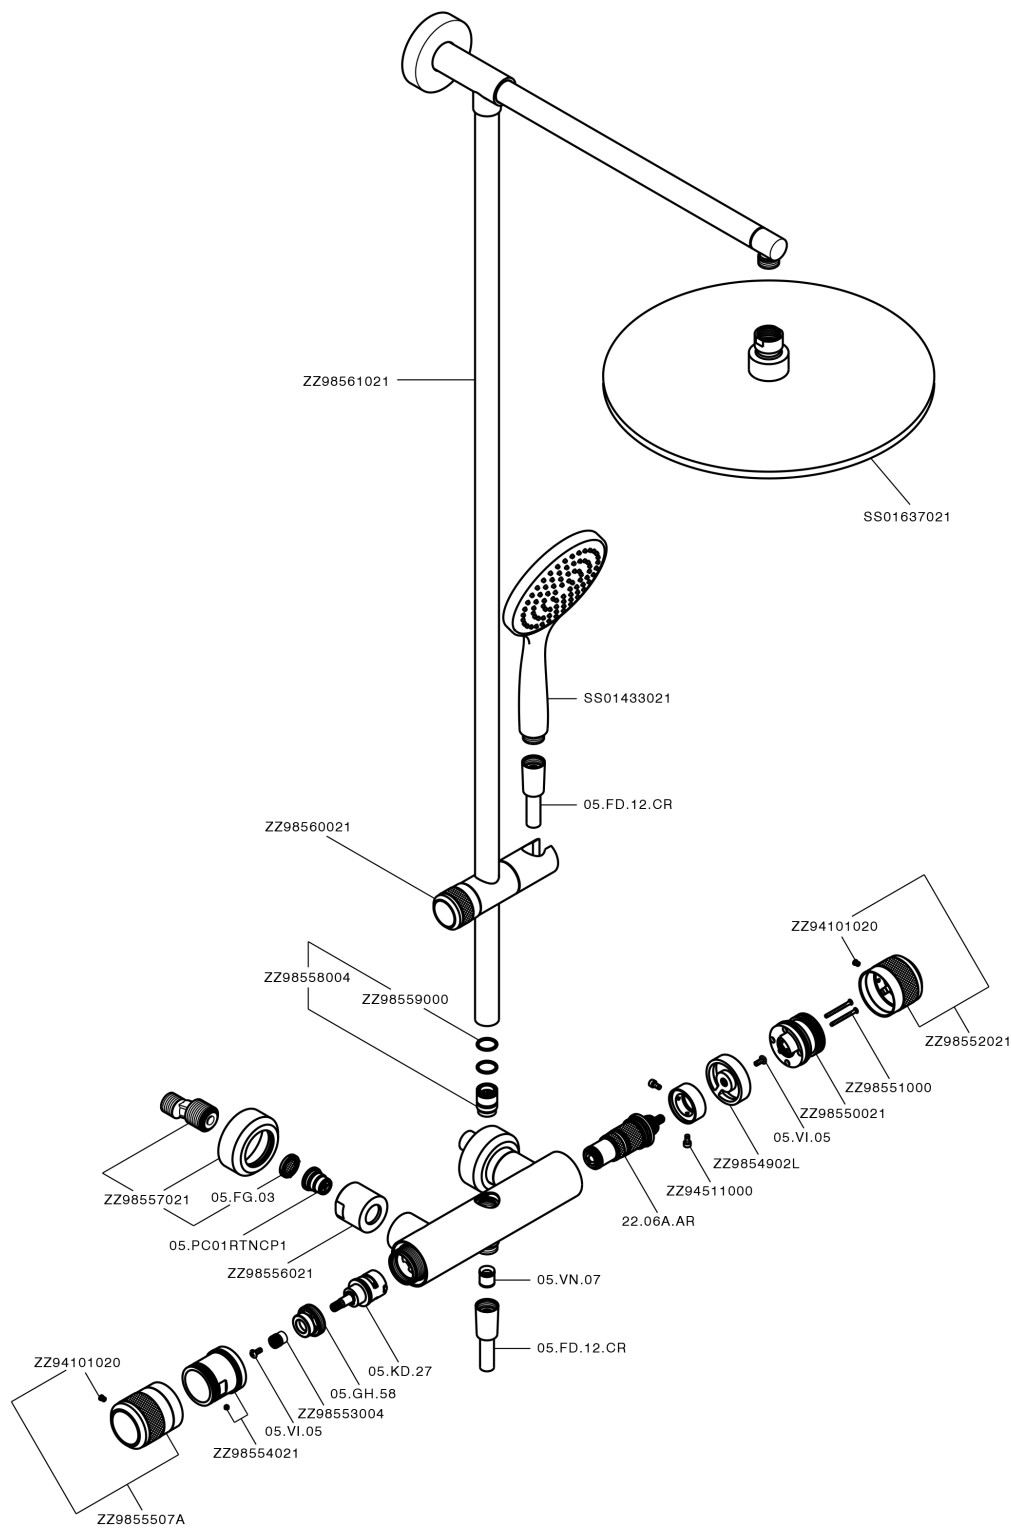

2-function Thermostatic shower set CHRONOS_CRC78010

CRC78010

<https://en.huberitalia.com/2-function-thermostatic-shower-set-chronos-crc78010>

2026-04-29