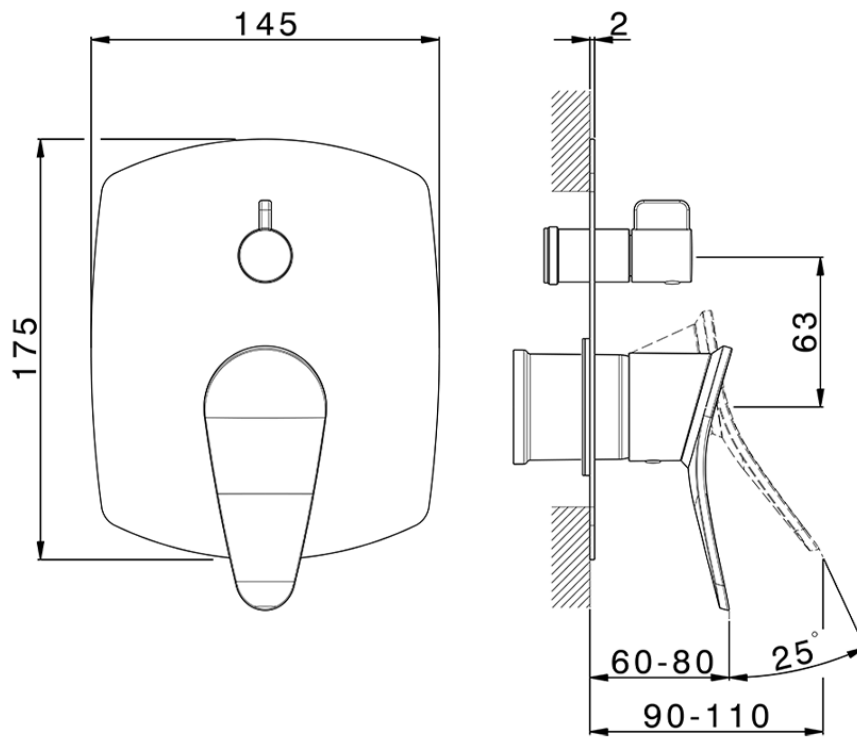

## Exposed part for concealed 2-outlet mixer HARLOCK\_HC002300

HC002300

<https://en.huberitalia.com/exposed-part-for-concealed-2-outlet-mixer-harlock-hc002300>

Piastra/Plate/Plaque/Platte/Placa

2-3mm: XX 65-85

10mm: XX 60-80