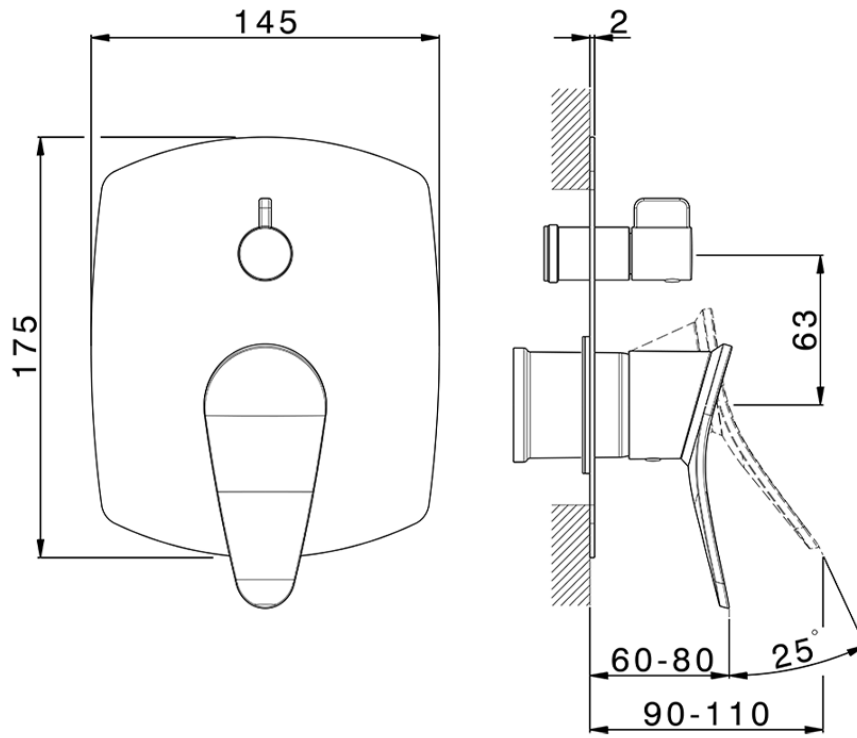

Exposed part for concealed 2-outlet mixer HARLOCK_HC002300

HC002300

<https://en.huberitalia.com/exposed-part-for-concealed-2-outlet-mixer-harlock-hc002300>

Piastra/Plate/Plaque/Platte/Placa

2-3mm: XX 65-85

10mm: XX 60-80