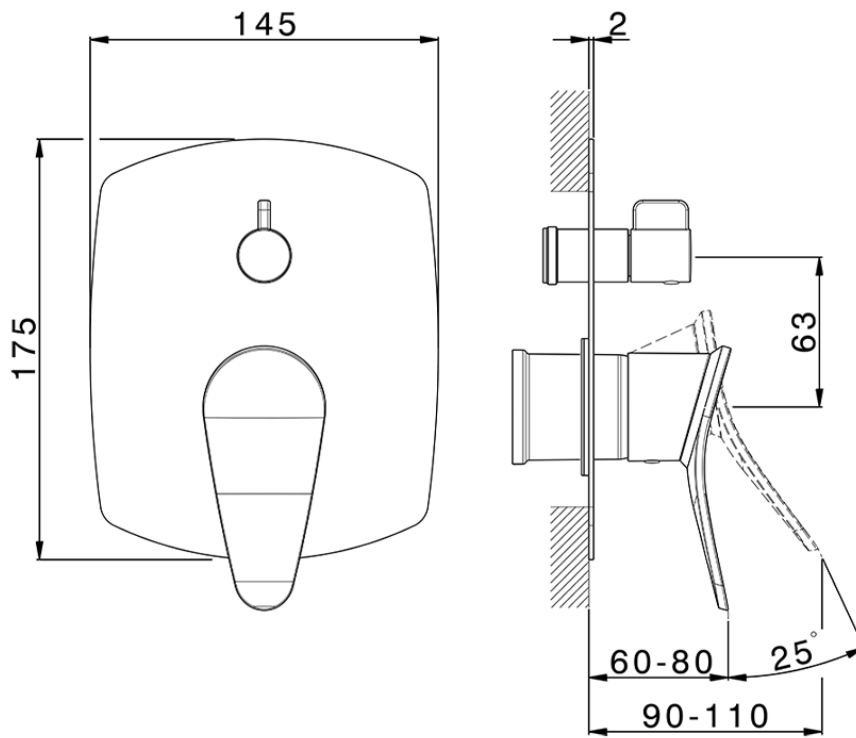

## Exposed part for concealed 2-outlet mixer HARLOCK\_HC002300

HC002300

<https://en.huberitalia.com/exposed-part-for-concealed-2-outlet-mixer-harlock-hc002300>

Piastra/Plate/Plaque/Platte/Placa

2-3mm: XX 65-85

10mm: XX 60-80