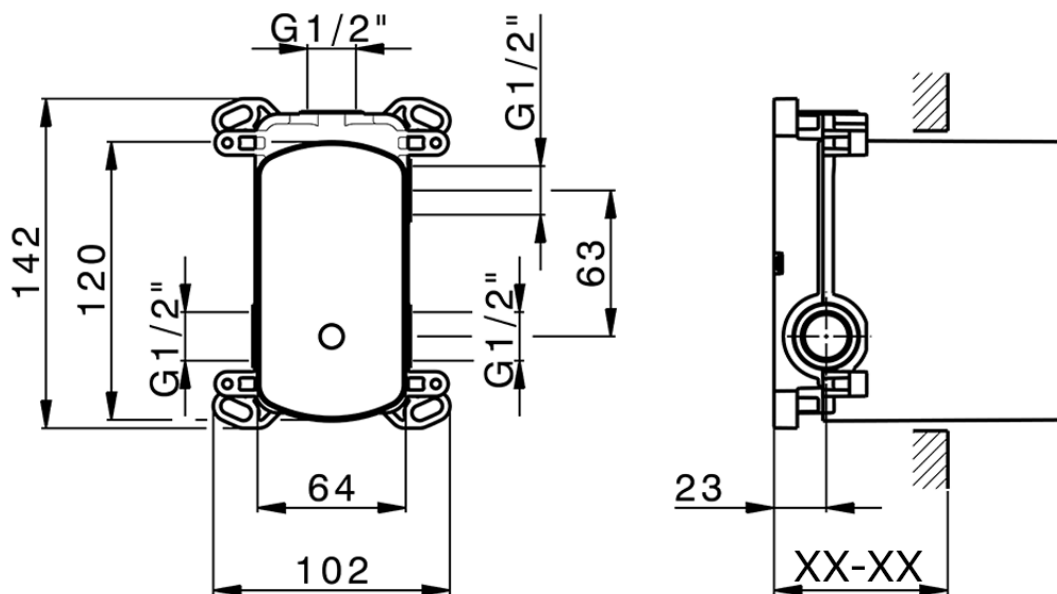

## Exposed part for concealed 2-outlet mixer HARLOCK\_HC002300

HC002300

<https://en.huberitalia.com/exposed-part-for-concealed-2-outlet-mixer-harlock-hc002300>

Piastra/Plate/Plaque/Platte/Placa

2-3mm: XX 65-85

10mm: XX 60-80