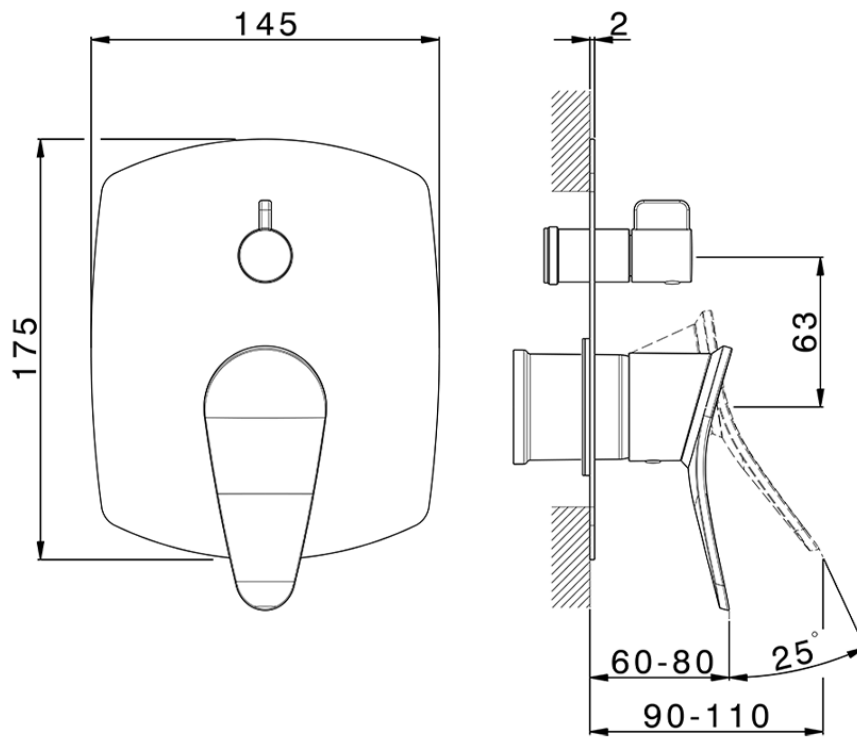

Exposed part for concealed 2-outlet mixer HARLOCK_HC002300

HC002300

<https://en.huberitalia.com/exposed-part-for-concealed-2-outlet-mixer-harlock-hc002300>

Piastra/Plate/Plaque/Platte/Placa

2-3mm: XX 65-85

10mm: XX 60-80