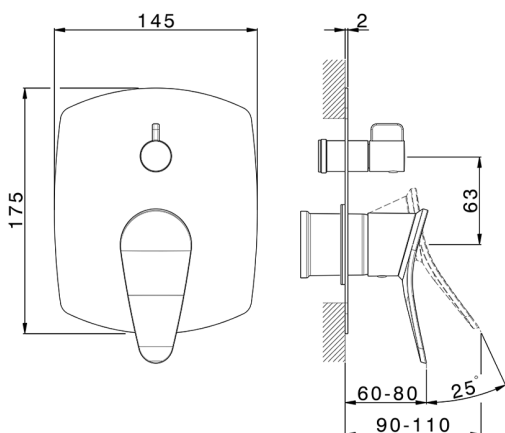

Exposed part for concealed 2-outlet mixer HARLOCK_HC002300

MODEL **HC002300**

Exposed part for concealed 2-outlet mixer, 2-Way rotating diverter, without concealed part, for item Easy-Box ZB000230

AVAILABLE FINISHINGS

-  **21** 21 Chrome
-  **2P** 2P Rose Gold
-  **2Q** 2Q Black Titanium
-  **40** 40 Matt Black
-  **4Q** 4Q Matt White
-  **6T** 6T Chrome/Matt Black

CHARACTERISTICS

Installation **Concealed**
 Required concealed parts **ZB000230**

Concealed single lever bath-shower mixer Easy-Box CONCEALED_ZB000230

MODEL **ZB000230**

Concealed single lever bath-shower mixer Easy-Box, 2-Way rotating diverter, without trim kit, with protection guard box

AVAILABLE FINISHINGS

04 04 Without finishing

CHARACTERISTICS

Concealed **1**
 Cartridge Spare Parts **ZZ92909000**
35 mm Cartridge

Piastra/Plate/Plaque/Platte/Placa

2-3mm: XX 65-85

10mm: XX 60-80

2025-01-15