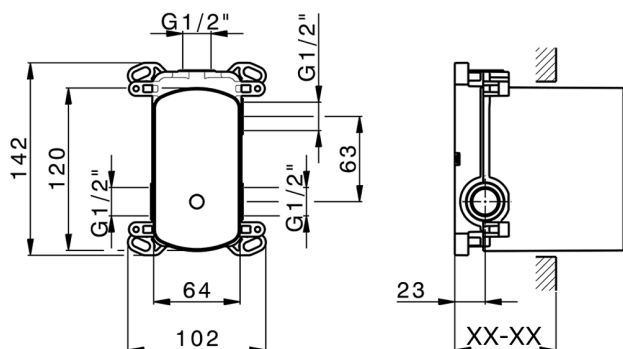

Concealed single lever bath-shower mixer Easy-Box CONCEALED_ZB000230

MODEL **ZB000230**

Concealed single lever bath-shower mixer Easy-Box, 2-Way rotating diverter, without trim kit, with protection guard box

AVAILABLE FINISHINGS

04 04 Without finishing

CHARACTERISTICS

Concealed **1**
 Cartridge Spare Parts **ZZ92909000**
35 mm Cartridge

Piastra/Plate/Plaque/Platte/Placa

2-3mm: XX 65-85

10mm: XX 60-80

2025-01-15