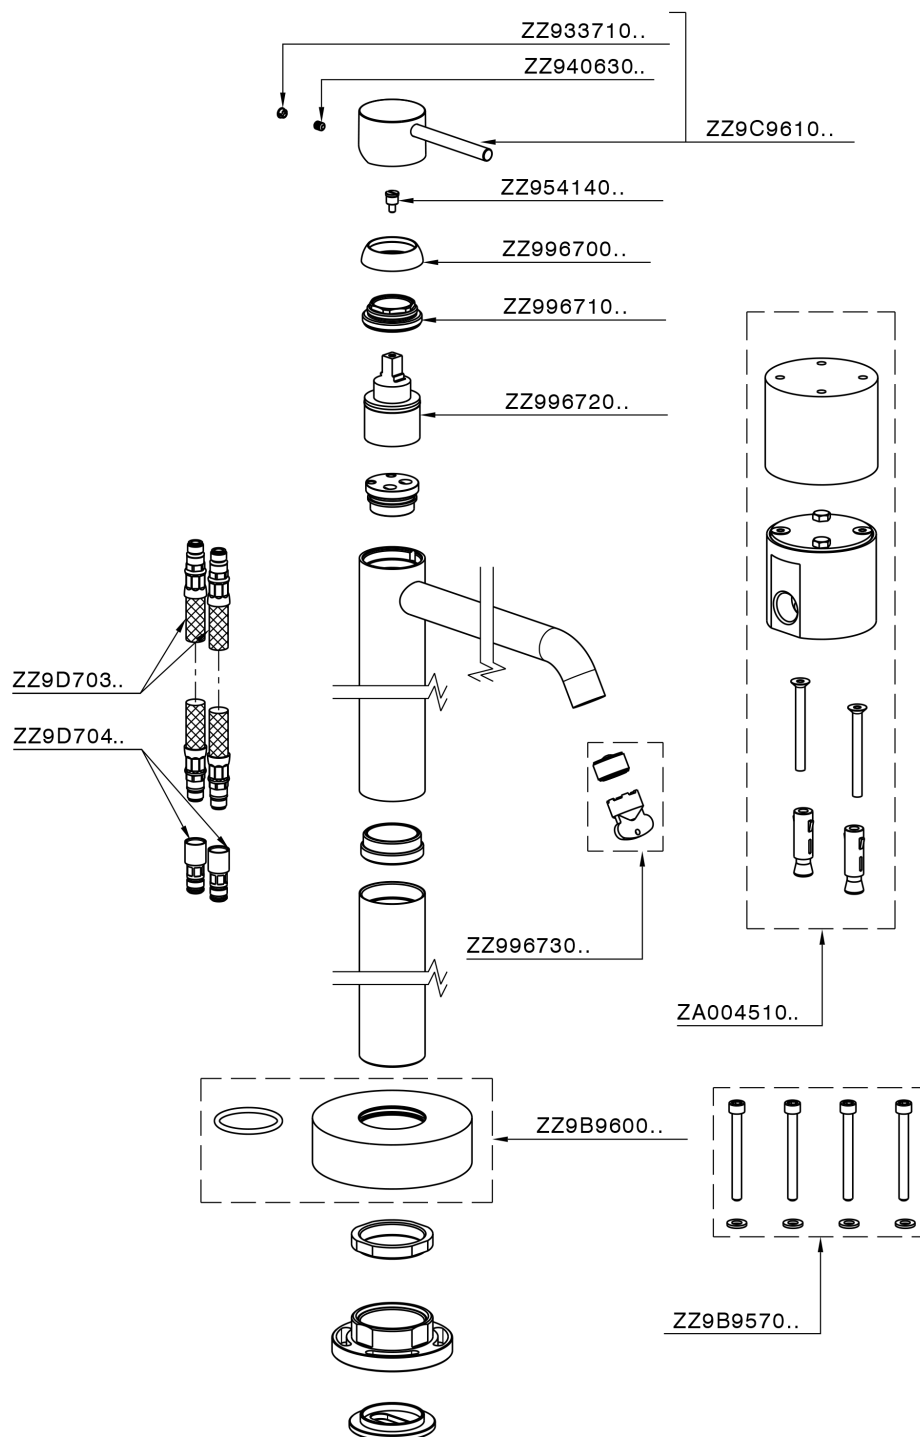

Exposed part for single basin on the floor NUOVA KIRUNA_K2014510

K2014510

<https://en.huberitalia.com/exposed-part-for-single-basin-on-the-floor-nuova-kiruna-k2014510>

Concealed part single lever free-standing CONCEALED_ZB004510

ZB004510

<https://en.huberitalia.com/concealed-part-single-lever-free-standing-concealed-zb004510>

2024-11-14