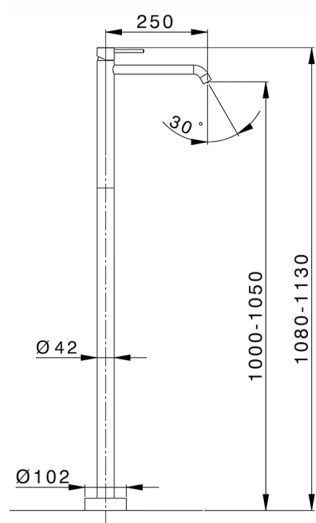

Exposed part for single basin on the floor NUOVA KIRUNA_K2014510

MODEL **K2014510**

Exposed part for single basin on the floor, without concealed part, for item ZB004510

AVAILABLE FINISHINGS

-  **21** 21 Chrome
-  **26** 26 Old Copper
-  **2F** 2F Brushed Nickel
-  **2W** 2W Brushed Gold
-  **40** 40 Matt Black
-  **4Q** 4Q Matt White

CHARACTERISTICS

Cartridge Spare Parts **ZZ99672000**

35 mm Cartridge

Installation **Concealed**

Required concealed parts **ZB004510**

EcoStop

EcoStop feature limits water flow to approximately 50% of maximum output with one point of resistance on setting. Push slightly past the middle stop only when full water output is required. This will save water up to 50%.

Exposed part for single basin on the floor NUOVA KIRUNA_K2014510

K2014510

<https://en.huberitalia.com/exposed-part-for-single-basin-on-the-floor-nuova-kiruna-k2014510>

Concealed part single lever free-standing CONCEALED_ZB004510