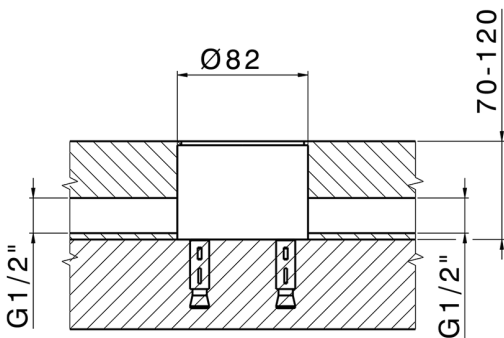

MODEL **ZB004510**

Floor mounted concealed part, for free-standing mixer

AVAILABLE FINISHINGS

 **04** 04 Without finishing

CHARACTERISTICS

Installation	<b>Concealed</b>
Concealed	<b>1</b>

2024-11-14