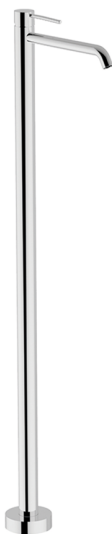

Exposed part for single basin on the floor NUOVA KIRUNA_K2014510

MODEL **K2014510**

Exposed part for single basin on the floor, without concealed part, for item ZB004510

AVAILABLE FINISHINGS

-  **21** 21 Chrome
-  **26** 26 Old Copper
-  **2F** 2F Brushed Nickel
-  **2W** 2W Brushed Gold
-  **40** 40 Matt Black
-  **4Q** 4Q Matt White

CHARACTERISTICS

Cartridge Spare Parts **ZZ99672000**

35 mm Cartridge

Installation **Concealed**

Required concealed parts **ZB004510**

EcoStop

EcoStop feature limits water flow to approximately 50% of maximum output with one point of resistance on setting. Push slightly past the middle stop only when full water output is required. This will save water up to 50%.

Exposed part for single basin on the floor NUOVA KIRUNA_K2014510

K2014510

<https://en.huberitalia.com/exposed-part-for-single-basin-on-the-floor-nuova-kiruna-k2014510>

Concealed part single lever free-standing CONCEALED_ZB004510

MODEL **ZB004510**

Floor mounted concealed part, for free-standing mixer

AVAILABLE FINISHINGS

 **04** 04 Without finishing

CHARACTERISTICS

Installation	Concealed
Concealed	1

2024-11-24