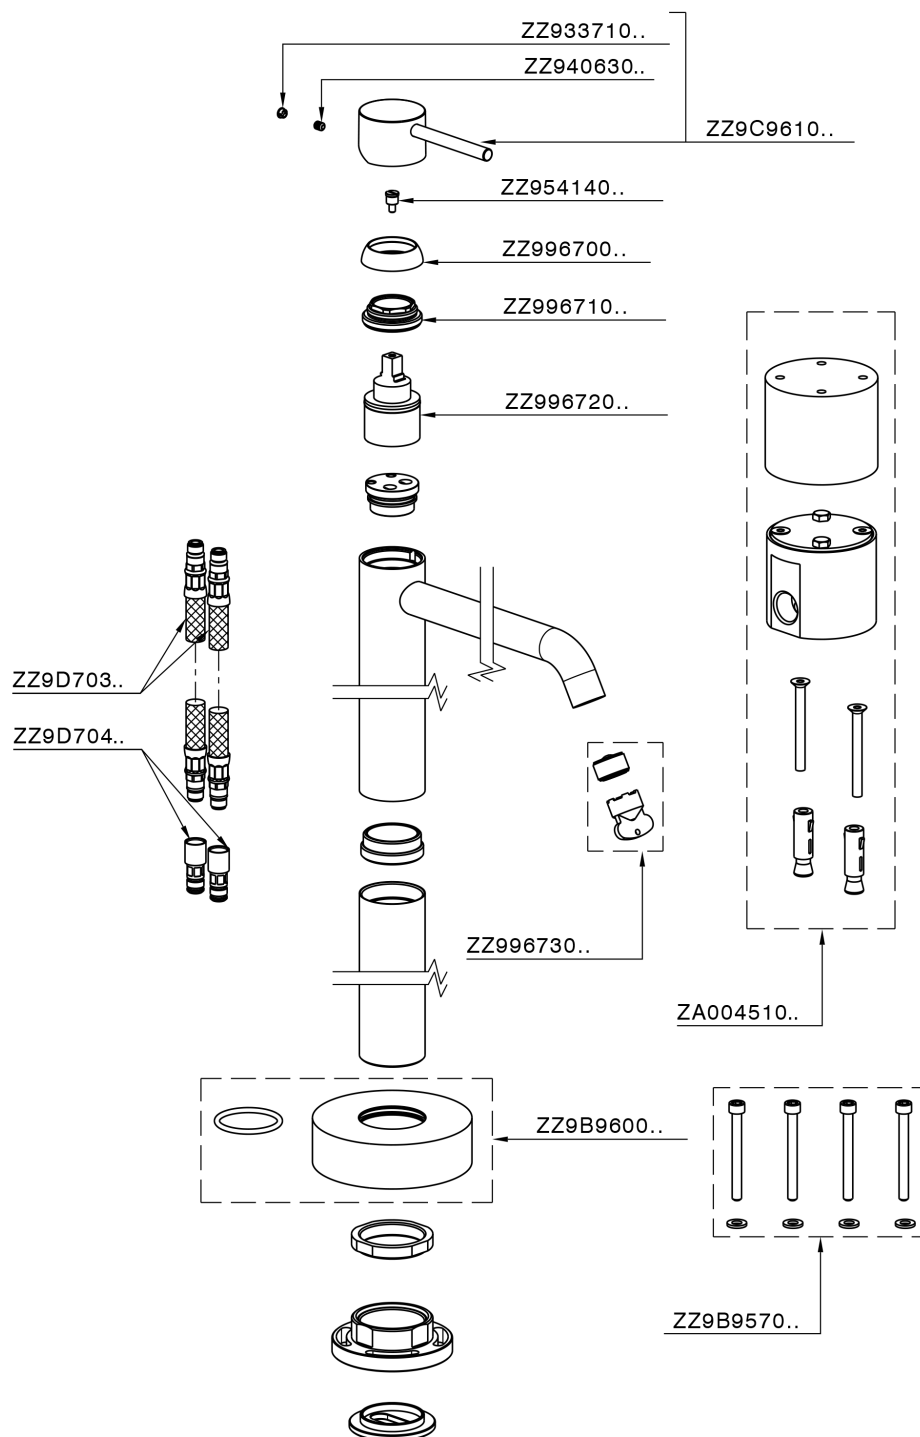

Exposed part for single basin on the floor NUOVA KIRUNA_K2014510

MODEL **K2014510**

Exposed part for single basin on the floor, without concealed part, for item ZB004510

AVAILABLE FINISHINGS

-  **21** 21 Chrome
-  **26** 26 Old Copper
-  **2F** 2F Brushed Nickel
-  **2W** 2W Brushed Gold
-  **40** 40 Matt Black
-  **4Q** 4Q Matt White

CHARACTERISTICS

Cartridge Spare Parts **ZZ99672000**

35 mm Cartridge

Installation **Concealed**

Required concealed parts **ZB004510**

EcoStop

EcoStop feature limits water flow to approximately 50% of maximum output with one point of resistance on setting. Push slightly past the middle stop only when full water output is required. This will save water up to 50%.

Exposed part for single basin on the floor NUOVA KIRUNA_K2014510

K2014510

<https://en.huberitalia.com/exposed-part-for-single-basin-on-the-floor-nuova-kiruna-k2014510>

Concealed part single lever free-standing CONCEALED_ZB004510

MODEL **ZB004510**

Floor mounted concealed part, for free-standing mixer

AVAILABLE FINISHINGS

 **04** 04 Without finishing

CHARACTERISTICS

Installation	Concealed
Concealed	1

2024-11-24