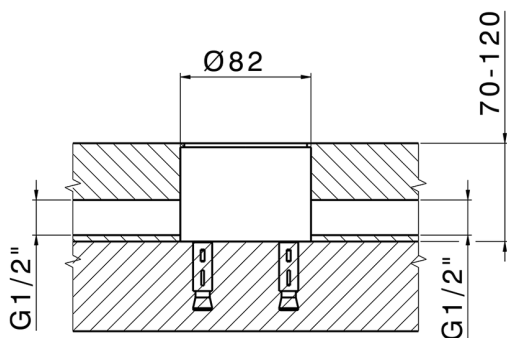

Exposed part for single basin on the floor NUOVA KIRUNA_K2014510

MODEL **K2014510**

Exposed part for single basin on the floor, without concealed part, for item ZB004510

AVAILABLE FINISHINGS

-  **21** 21 Chrome
-  **26** 26 Old Copper
-  **2F** 2F Brushed Nickel
-  **2W** 2W Brushed Gold
-  **40** 40 Matt Black
-  **4Q** 4Q Matt White

CHARACTERISTICS

Cartridge Spare Parts **ZZ99672000**

35 mm Cartridge

Installation **Concealed**

Required concealed parts **ZB004510**

EcoStop

EcoStop feature limits water flow to approximately 50% of maximum output with one point of resistance on setting. Push slightly past the middle stop only when full water output is required. This will save water up to 50%.

Exposed part for single basin on the floor NUOVA KIRUNA_K2014510

K2014510

<https://en.huberitalia.com/exposed-part-for-single-basin-on-the-floor-nuova-kiruna-k2014510>

Concealed part single lever free-standing CONCEALED_ZB004510

MODEL **ZB004510**

Floor mounted concealed part, for free-standing mixer

AVAILABLE FINISHINGS

 **04** 04 Without finishing

CHARACTERISTICS

Installation	Concealed
Concealed	1

2024-11-24