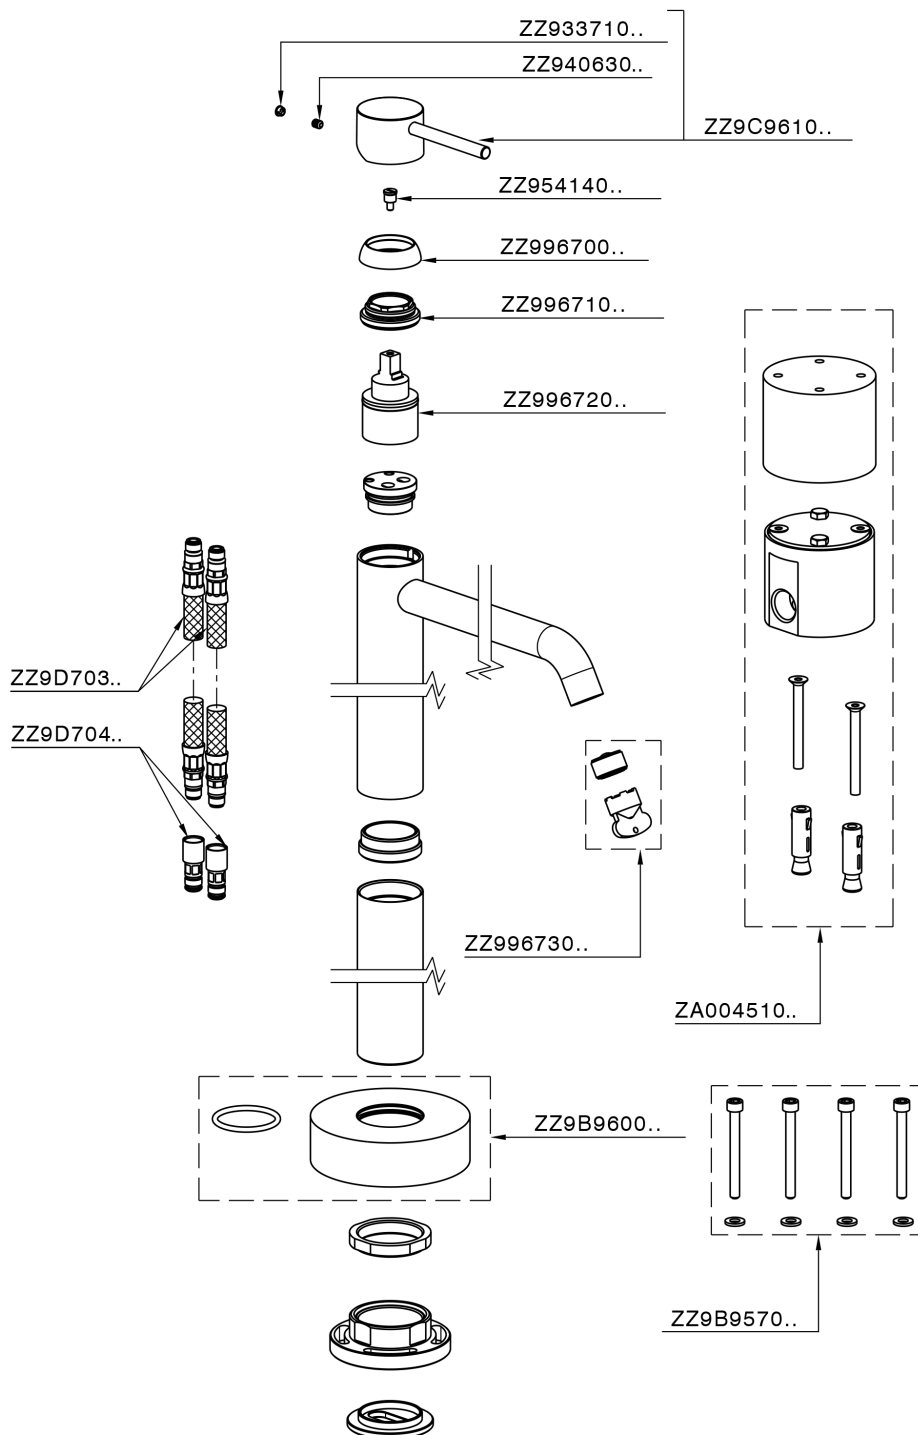

Exposed part for single basin on the floor NUOVA KIRUNA_K2014510

K2014510

<https://en.huberitalia.com/exposed-part-for-single-basin-on-the-floor-nuova-kiruna-k2014510>

Concealed part single lever free-standing CONCEALED_ZB004510

ZB004510

<https://en.huberitalia.com/concealed-part-single-lever-free-standing-concealed-zb004510>

2024-11-14