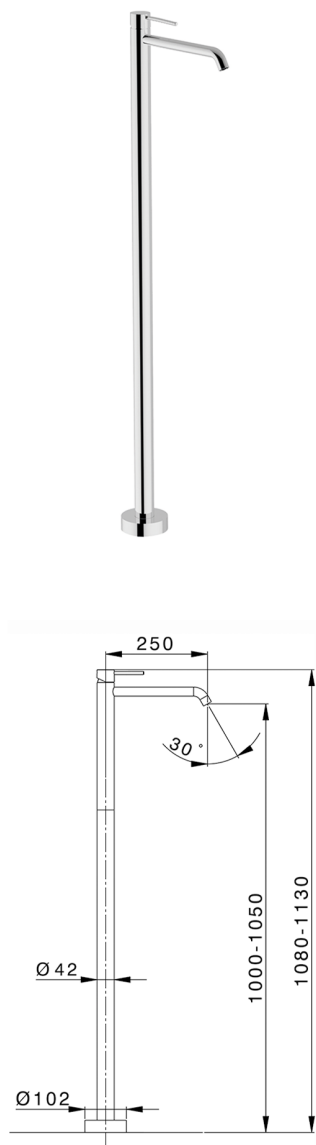

## Exposed part for single basin on the floor NUOVA KIRUNA\_K2014510

MODEL **K2014510**

Exposed part for single basin on the floor, without concealed part, for item ZB004510

### AVAILABLE FINISHINGS

-  **21** 21 Chrome
-  **26** 26 Old Copper
-  **2F** 2F Brushed Nickel
-  **2W** 2W Brushed Gold
-  **40** 40 Matt Black
-  **4Q** 4Q Matt White

### CHARACTERISTICS

Cartridge Spare Parts **ZZ99672000**

**35 mm Cartridge**

Installation **Concealed**

Required concealed parts **ZB004510**

## Exposed part for single basin on the floor NUOVA KIRUNA\_K2014510

K2014510

<https://en.huberitalia.com/exposed-part-for-single-basin-on-the-floor-nuova-kiruna-k2014510>

**Concealed part single lever free-standing CONCEALED\_ZB004510**