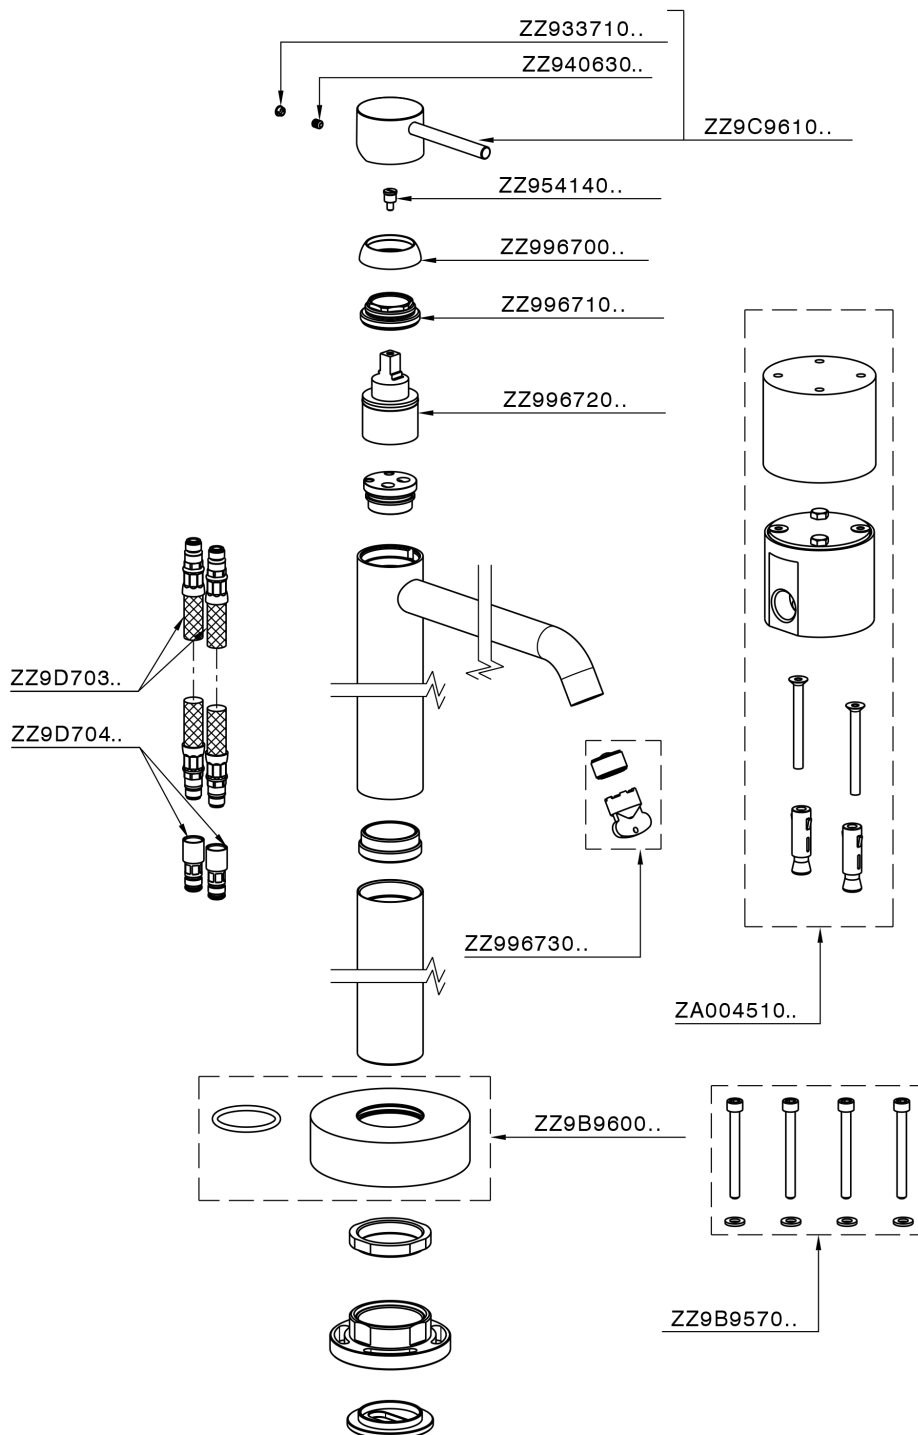

## Exposed part for single basin on the floor NUOVA KIRUNA\_K2014510

MODEL **K2014510**

Exposed part for single basin on the floor, without concealed part, for item ZB004510

### CHARACTERISTICS

Cartridge Spare Parts **ZZ99672000**

**35 mm Cartridge**

Installation **Concealed**

Required concealed parts **ZB004510**

### EcoStop

EcoStop feature limits water flow to approximately 50% of maximum output with one point of resistance on setting. Push slightly past the middle stop only when full water output is required. This will save water up to 50%.

## Exposed part for single basin on the floor NUOVA KIRUNA\_K2014510

K2014510

<https://en.huberitalia.com/exposed-part-for-single-basin-on-the-floor-nuova-kiruna-k2014510>

**Concealed part single lever free-standing CONCEALED\_ZB004510**