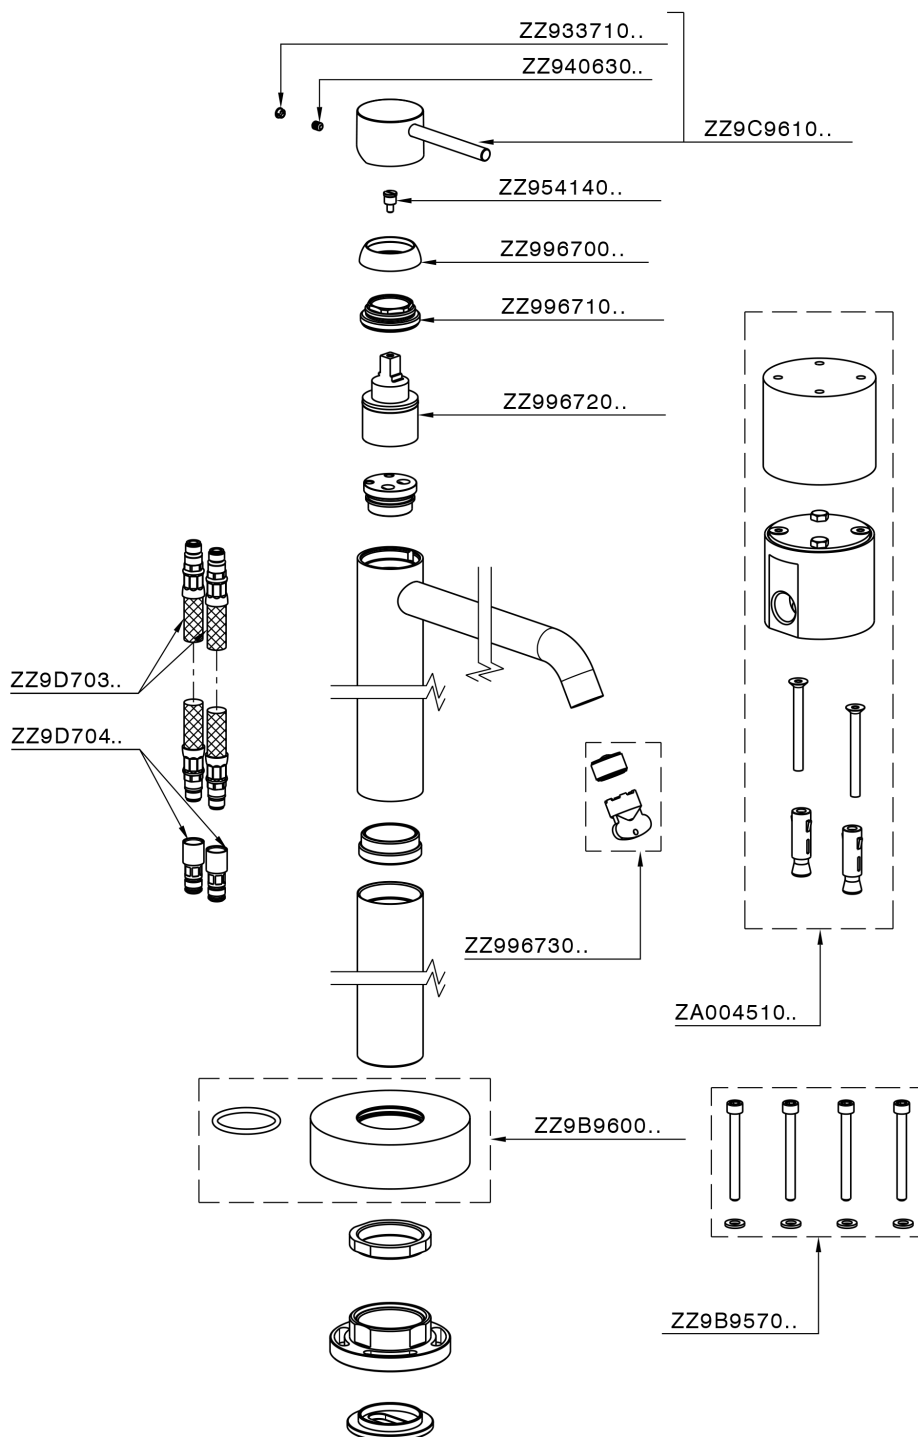

Exposed part for single basin on the floor NUOVA KIRUNA_K2014510

K2014510

<https://en.huberitalia.com/exposed-part-for-single-basin-on-the-floor-nuova-kiruna-k2014510>

Concealed part single lever free-standing CONCEALED_ZB004510

ZB004510

<https://en.huberitalia.com/concealed-part-single-lever-free-standing-concealed-zb004510>

2024-11-24