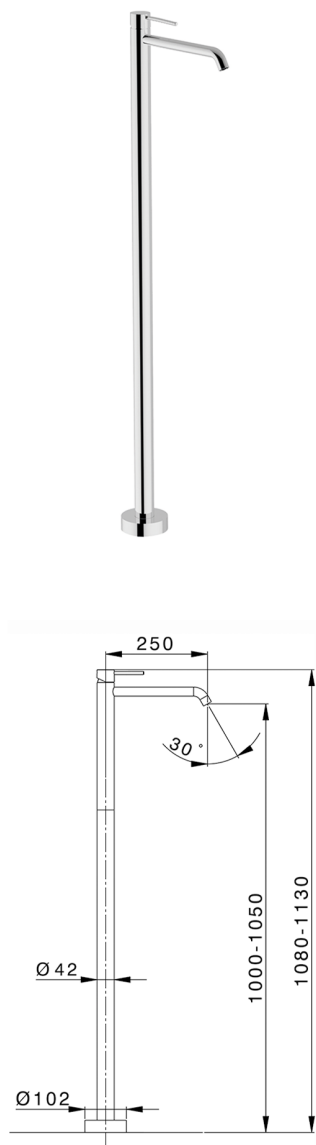

Exposed part for single basin on the floor NUOVA KIRUNA_K2014510

MODEL **K2014510**

Exposed part for single basin on the floor, without concealed part, for item ZB004510

AVAILABLE FINISHINGS

-  **21** 21 Chrome
-  **26** 26 Old Copper
-  **2F** 2F Brushed Nickel
-  **2W** 2W Brushed Gold
-  **40** 40 Matt Black
-  **4Q** 4Q Matt White

CHARACTERISTICS

Cartridge Spare Parts **ZZ99672000**

35 mm Cartridge

Installation **Concealed**

Required concealed parts **ZB004510**

EcoStop

EcoStop feature limits water flow to approximately 50% of maximum output with one point of resistance on setting. Push slightly past the middle stop only when full water output is required. This will save water up to 50%.

Exposed part for single basin on the floor NUOVA KIRUNA_K2014510

K2014510

<https://en.huberitalia.com/exposed-part-for-single-basin-on-the-floor-nuova-kiruna-k2014510>

Concealed part single lever free-standing CONCEALED_ZB004510

MODEL **ZB004510**

Floor mounted concealed part, for free-standing mixer

AVAILABLE FINISHINGS

 **04** 04 Without finishing

CHARACTERISTICS

Installation	Concealed
Concealed	1

2024-11-24