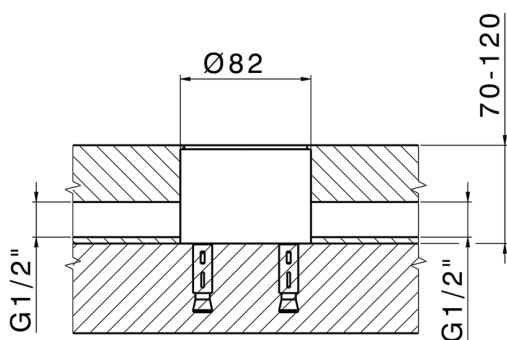

Exposed part for single basin on the floor NUOVA KIRUNA_K2014510

MODEL **K2014510**

Exposed part for single basin on the floor, without concealed part, for item ZB004510

AVAILABLE FINISHINGS

-  **21** 21 Chrome
-  **26** 26 Old Copper
-  **2F** 2F Brushed Nickel
-  **2W** 2W Brushed Gold
-  **40** 40 Matt Black
-  **4Q** 4Q Matt White

CHARACTERISTICS

Cartridge Spare Parts **ZZ99672000**

35 mm Cartridge

Installation **Concealed**

Required concealed parts **ZB004510**

EcoStop

EcoStop feature limits water flow to approximately 50% of maximum output with one point of resistance on setting. Push slightly past the middle stop only when full water output is required. This will save water up to 50%.

MODEL **ZB004510**

Floor mounted concealed part, for free-standing mixer

AVAILABLE FINISHINGS

 **04** 04 Without finishing

CHARACTERISTICS

| | |
|--------------|------------------|
| Installation | Concealed |
| Concealed | 1 |