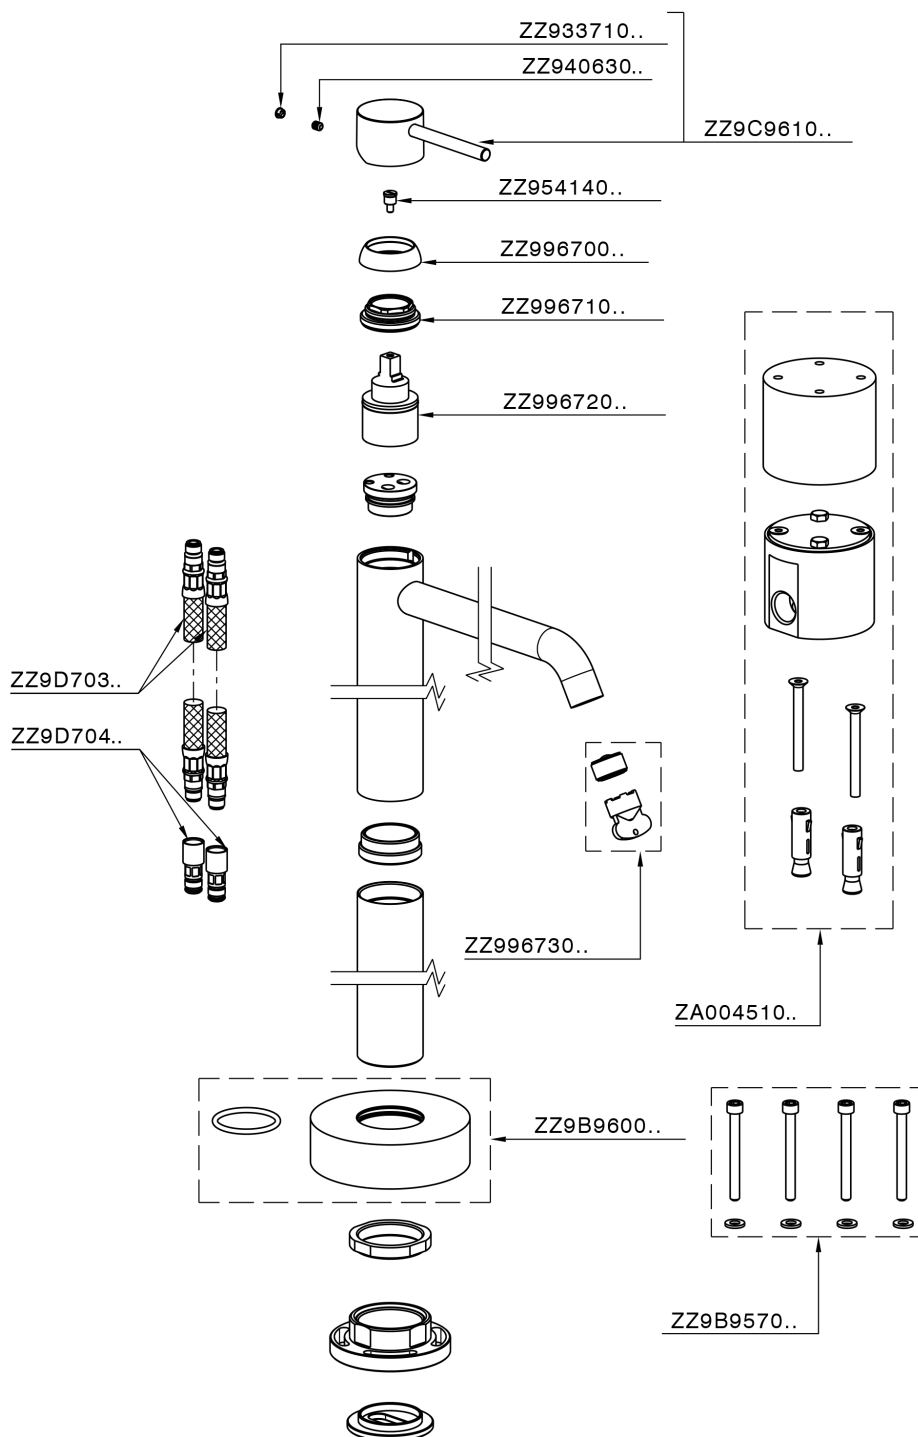

Exposed part for single basin on the floor NUOVA KIRUNA_K2014510

MODEL **K2014510**

Exposed part for single basin on the floor, without concealed part, for item ZB004510

AVAILABLE FINISHINGS

-  **21** 21 Chrome
-  **26** 26 Old Copper
-  **2F** 2F Brushed Nickel
-  **2W** 2W Brushed Gold
-  **40** 40 Matt Black
-  **4Q** 4Q Matt White

CHARACTERISTICS

Cartridge Spare Parts **ZZ99672000**

35 mm Cartridge

Installation **Concealed**

Required concealed parts **ZB004510**

EcoStop

EcoStop feature limits water flow to approximately 50% of maximum output with one point of resistance on setting. Push slightly past the middle stop only when full water output is required. This will save water up to 50%.

Exposed part for single basin on the floor NUOVA KIRUNA_K2014510

K2014510

<https://en.huberitalia.com/exposed-part-for-single-basin-on-the-floor-nuova-kiruna-k2014510>

Concealed part single lever free-standing CONCEALED_ZB004510

MODEL **ZB004510**

Floor mounted concealed part, for free-standing mixer

AVAILABLE FINISHINGS

 **04** 04 Without finishing

CHARACTERISTICS

| | |
|--------------|------------------|
| Installation | Concealed |
| Concealed | 1 |