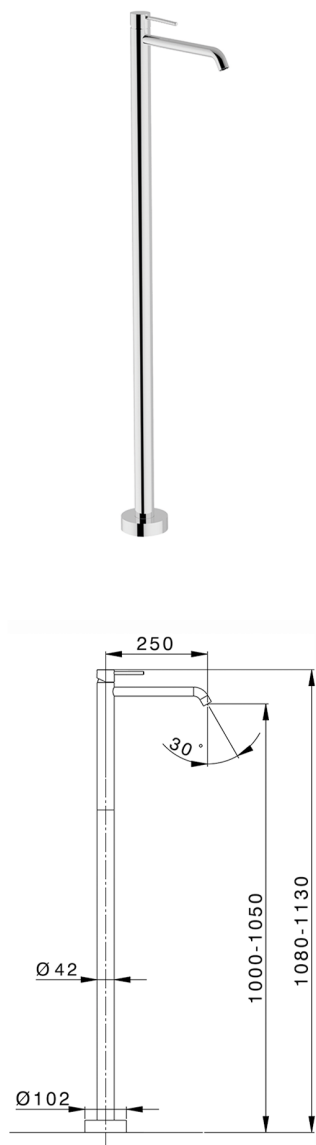

Exposed part for single basin on the floor NUOVA KIRUNA_K2014510

MODEL **K2014510**

Exposed part for single basin on the floor, without concealed part, for item ZB004510

AVAILABLE FINISHINGS

-  **21** 21 Chrome
-  **26** 26 Old Copper
-  **2F** 2F Brushed Nickel
-  **2W** 2W Brushed Gold
-  **40** 40 Matt Black
-  **4Q** 4Q Matt White

CHARACTERISTICS

Cartridge Spare Parts **ZZ99672000**

35 mm Cartridge

Installation **Concealed**

Required concealed parts **ZB004510**

EcoStop

EcoStop feature limits water flow to approximately 50% of maximum output with one point of resistance on setting. Push slightly past the middle stop only when full water output is required. This will save water up to 50%.

Exposed part for single basin on the floor NUOVA KIRUNA_K2014510

K2014510

<https://en.huberitalia.com/exposed-part-for-single-basin-on-the-floor-nuova-kiruna-k2014510>

Concealed part single lever free-standing CONCEALED_ZB004510

MODEL **ZB004510**

Floor mounted concealed part, for free-standing mixer

AVAILABLE FINISHINGS

 **04** 04 Without finishing

CHARACTERISTICS

| | |
|--------------|------------------|
| Installation | Concealed |
| Concealed | 1 |