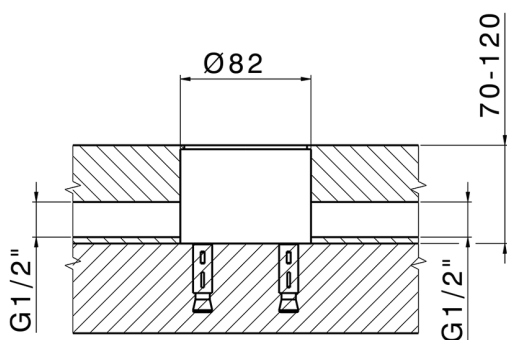

Exposed part for single basin on the floor NUOVA KIRUNA_K2014510

MODEL **K2014510**

Exposed part for single basin on the floor, without concealed part, for item ZB004510

AVAILABLE FINISHINGS

-  **21** 21 Chrome
-  **26** 26 Old Copper
-  **2F** 2F Brushed Nickel
-  **2W** 2W Brushed Gold
-  **40** 40 Matt Black
-  **4Q** 4Q Matt White

CHARACTERISTICS

Cartridge Spare Parts **ZZ99672000**

35 mm Cartridge

Installation **Concealed**

Required concealed parts **ZB004510**

EcoStop

EcoStop feature limits water flow to approximately 50% of maximum output with one point of resistance on setting. Push slightly past the middle stop only when full water output is required. This will save water up to 50%.

Exposed part for single basin on the floor NUOVA KIRUNA_K2014510

K2014510

<https://en.huberitalia.com/exposed-part-for-single-basin-on-the-floor-nuova-kiruna-k2014510>

Concealed part single lever free-standing CONCEALED_ZB004510

MODEL **ZB004510**

Floor mounted concealed part, for free-standing mixer

AVAILABLE FINISHINGS

 **04** 04 Without finishing

CHARACTERISTICS

Installation	Concealed
Concealed	1

2024-11-24