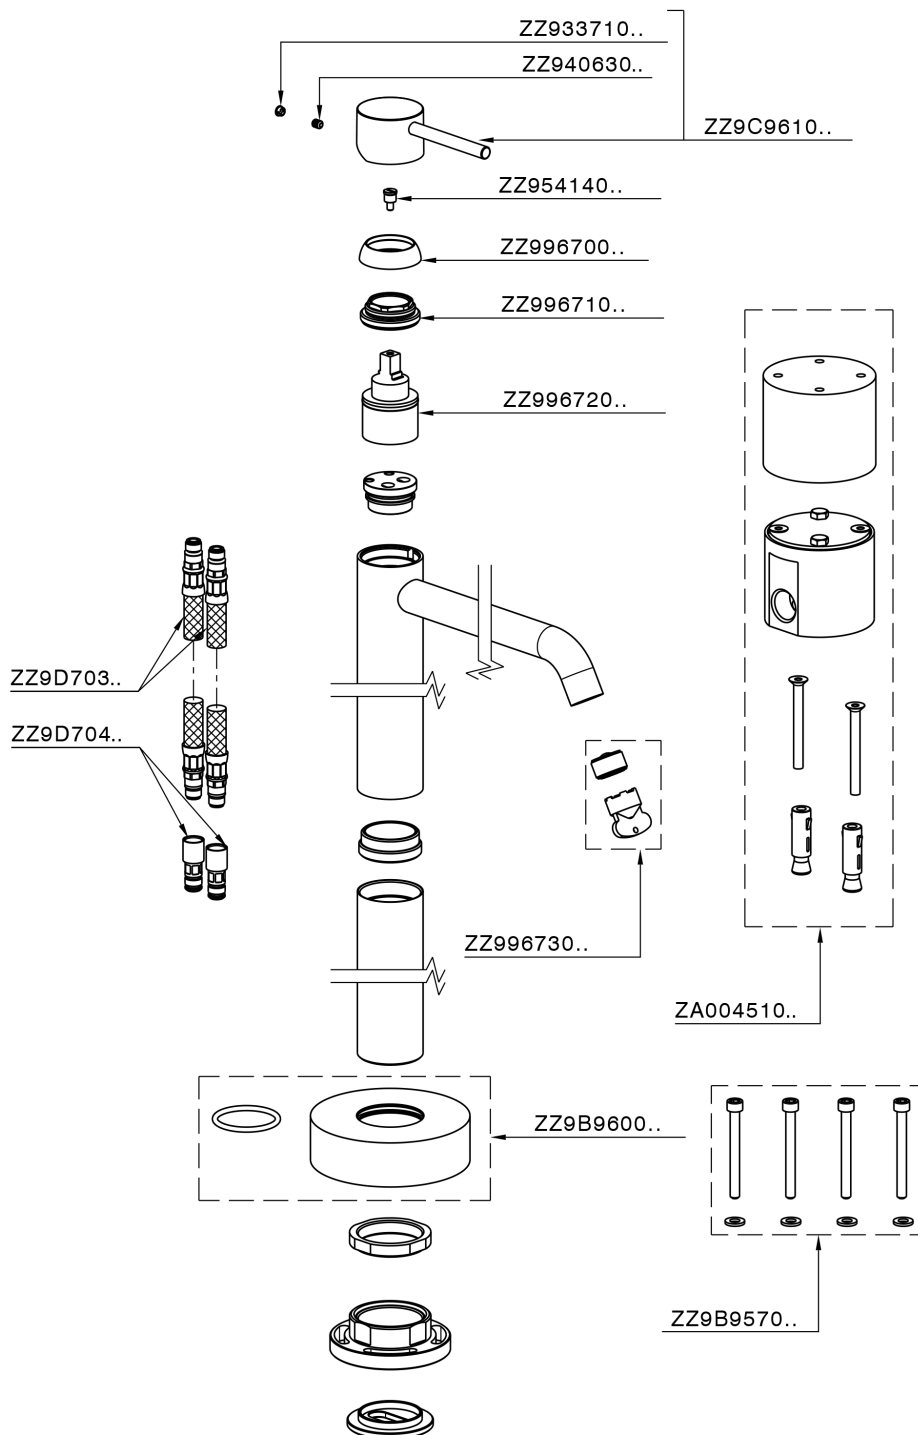

Exposed part for single basin on the floor NUOVA KIRUNA_K2014510

K2014510

<https://en.huberitalia.com/exposed-part-for-single-basin-on-the-floor-nuova-kiruna-k2014510>

Concealed part single lever free-standing CONCEALED_ZB004510

ZB004510

<https://en.huberitalia.com/concealed-part-single-lever-free-standing-concealed-zb004510>

2024-11-24