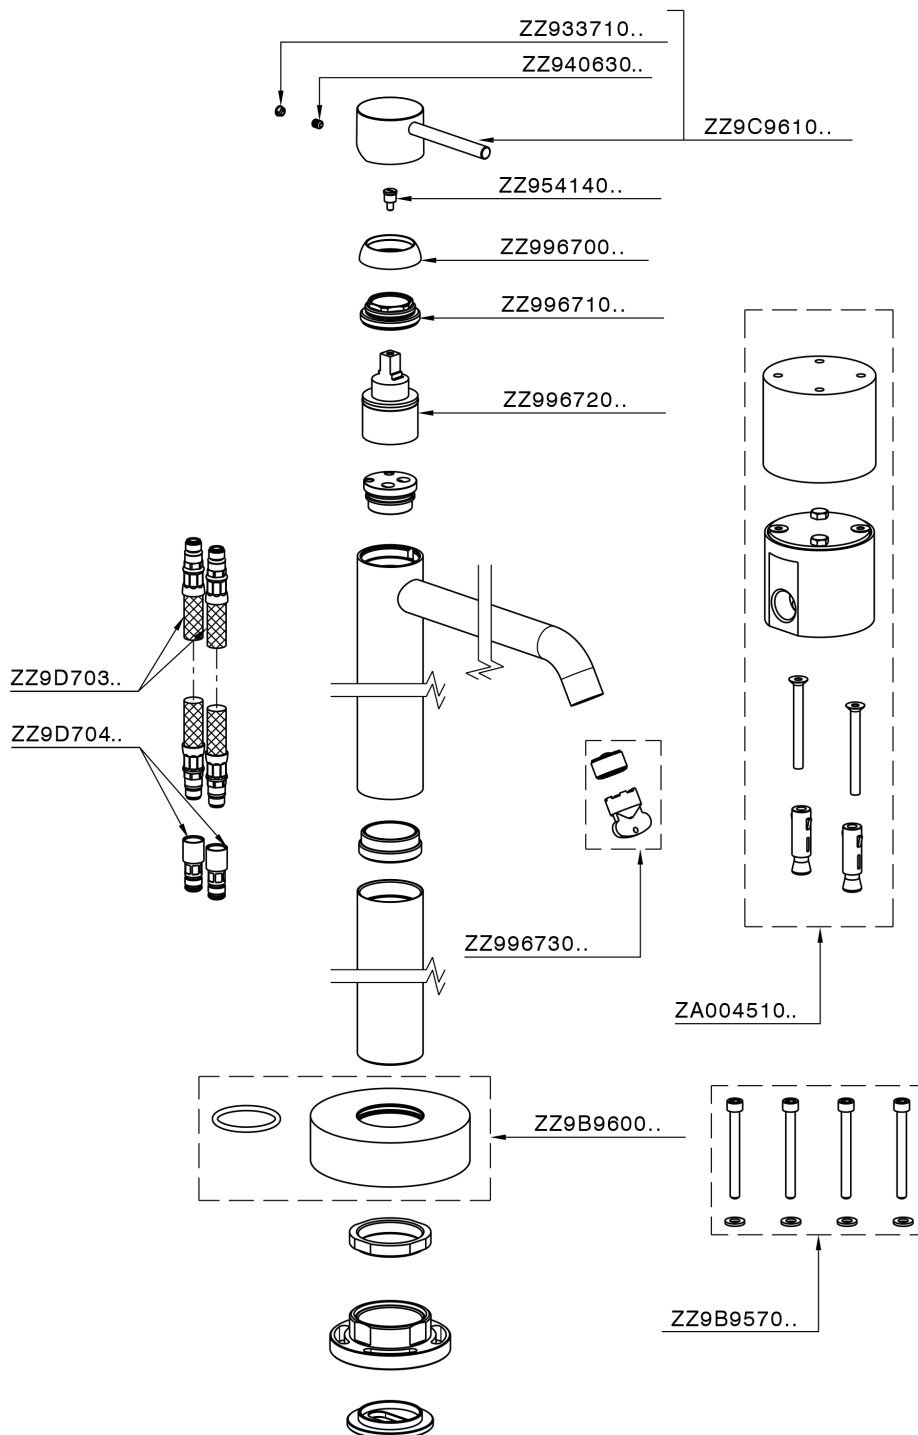

## Exposed part for single basin on the floor NUOVA KIRUNA\_K2014510

K2014510

<https://en.huberitalia.com/exposed-part-for-single-basin-on-the-floor-nuova-kiruna-k2014510>

Concealed part single lever free-standing CONCEALED\_ZB004510

ZB004510

<https://en.huberitalia.com/concealed-part-single-lever-free-standing-concealed-zb004510>

2024-11-12