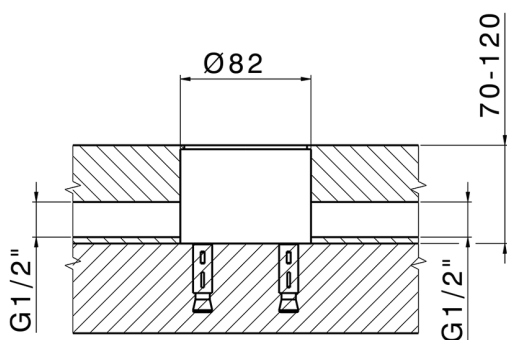

Exposed part for single basin on the floor NUOVA KIRUNA_K2014510

MODEL **K2014510**

Exposed part for single basin on the floor, without concealed part, for item ZB004510

AVAILABLE FINISHINGS

-  **21** 21 Chrome
-  **26** 26 Old Copper
-  **2F** 2F Brushed Nickel
-  **2W** 2W Brushed Gold
-  **40** 40 Matt Black
-  **4Q** 4Q Matt White

CHARACTERISTICS

Cartridge Spare Parts **ZZ99672000**

35 mm Cartridge

Installation **Concealed**

Required concealed parts **ZB004510**

EcoStop

EcoStop feature limits water flow to approximately 50% of maximum output with one point of resistance on setting. Push slightly past the middle stop only when full water output is required. This will save water up to 50%.

Exposed part for single basin on the floor NUOVA KIRUNA_K2014510

K2014510

<https://en.huberitalia.com/exposed-part-for-single-basin-on-the-floor-nuova-kiruna-k2014510>

Concealed part single lever free-standing CONCEALED_ZB004510

MODEL **ZB004510**

Floor mounted concealed part, for free-standing mixer

AVAILABLE FINISHINGS

 **04** 04 Without finishing

CHARACTERISTICS

Installation	Concealed
Concealed	1

2024-11-12