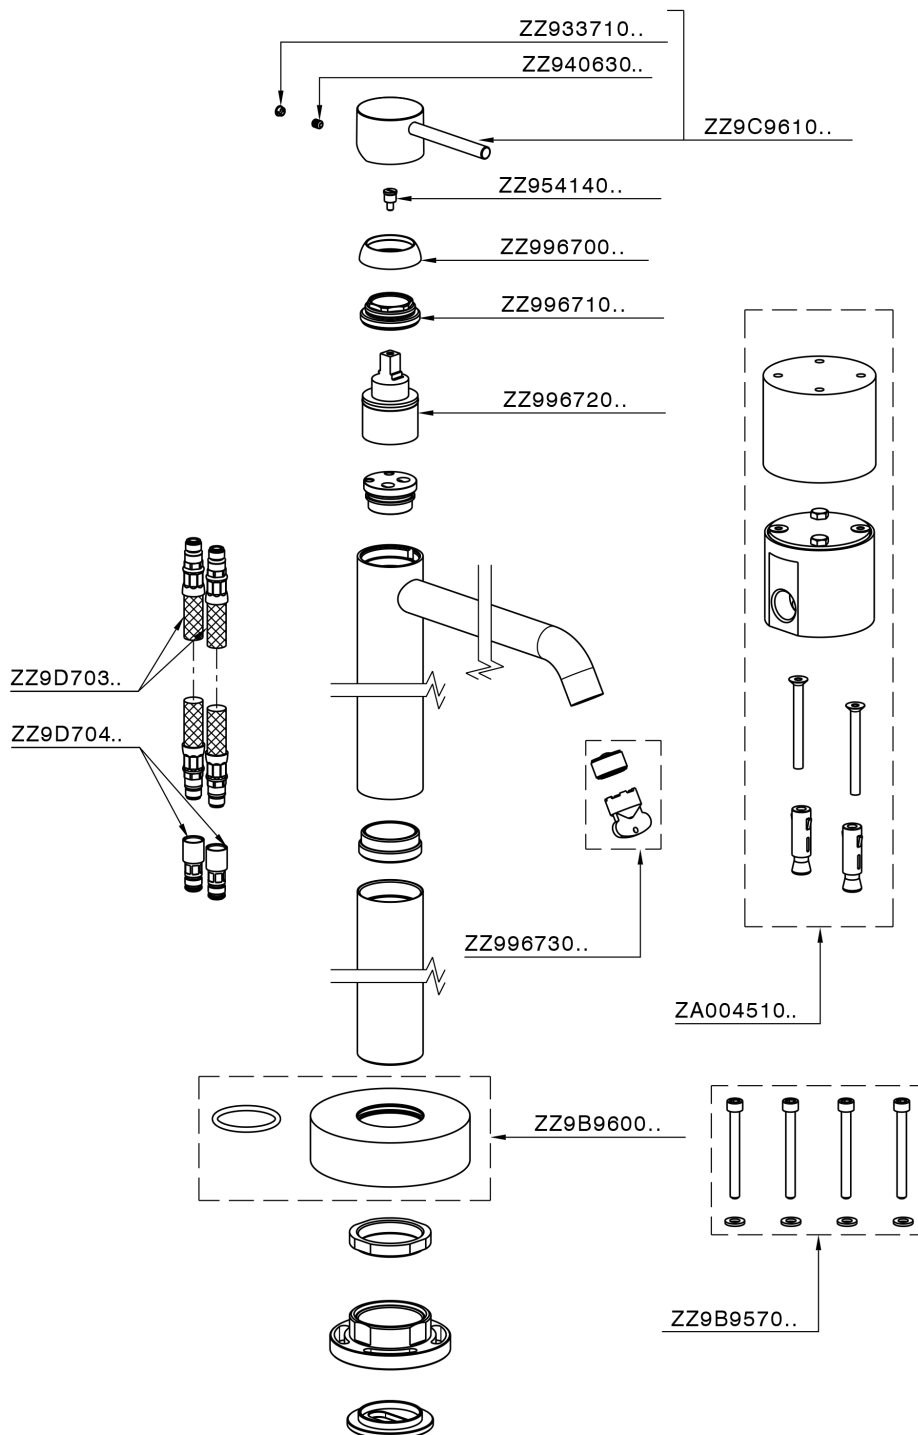

Exposed part for single basin on the floor NUOVA KIRUNA_K2014510

MODEL **K2014510**

Exposed part for single basin on the floor, without concealed part, for item ZB004510

AVAILABLE FINISHINGS

-  **21** 21 Chrome
-  **26** 26 Old Copper
-  **2F** 2F Brushed Nickel
-  **2W** 2W Brushed Gold
-  **40** 40 Matt Black
-  **4Q** 4Q Matt White

CHARACTERISTICS

Cartridge Spare Parts **ZZ99672000**

35 mm Cartridge

Installation **Concealed**

Required concealed parts **ZB004510**

EcoStop

EcoStop feature limits water flow to approximately 50% of maximum output with one point of resistance on setting. Push slightly past the middle stop only when full water output is required. This will save water up to 50%.

Exposed part for single basin on the floor NUOVA KIRUNA_K2014510

K2014510

<https://en.huberitalia.com/exposed-part-for-single-basin-on-the-floor-nuova-kiruna-k2014510>

Concealed part single lever free-standing CONCEALED_ZB004510

MODEL **ZB004510**

Floor mounted concealed part, for free-standing mixer

AVAILABLE FINISHINGS

 **04** 04 Without finishing

CHARACTERISTICS

Installation	Concealed
Concealed	1

2024-11-12