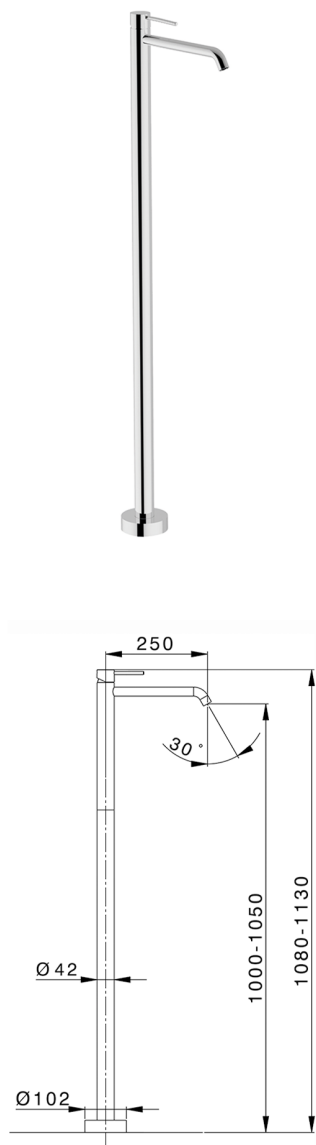

Exposed part for single basin on the floor NUOVA KIRUNA_K2014510

MODEL **K2014510**

Exposed part for single basin on the floor, without concealed part, for item ZB004510

AVAILABLE FINISHINGS

-  **21** 21 Chrome
-  **26** 26 Old Copper
-  **2F** 2F Brushed Nickel
-  **2W** 2W Brushed Gold
-  **40** 40 Matt Black
-  **4Q** 4Q Matt White

CHARACTERISTICS

Cartridge Spare Parts **ZZ99672000**

35 mm Cartridge

Installation **Concealed**

Required concealed parts **ZB004510**

EcoStop

EcoStop feature limits water flow to approximately 50% of maximum output with one point of resistance on setting. Push slightly past the middle stop only when full water output is required. This will save water up to 50%.

Exposed part for single basin on the floor NUOVA KIRUNA_K2014510

K2014510

<https://en.huberitalia.com/exposed-part-for-single-basin-on-the-floor-nuova-kiruna-k2014510>

Concealed part single lever free-standing CONCEALED_ZB004510

MODEL **ZB004510**

Floor mounted concealed part, for free-standing mixer

AVAILABLE FINISHINGS

 **04** 04 Without finishing

CHARACTERISTICS

Installation	Concealed
Concealed	1

2024-11-12