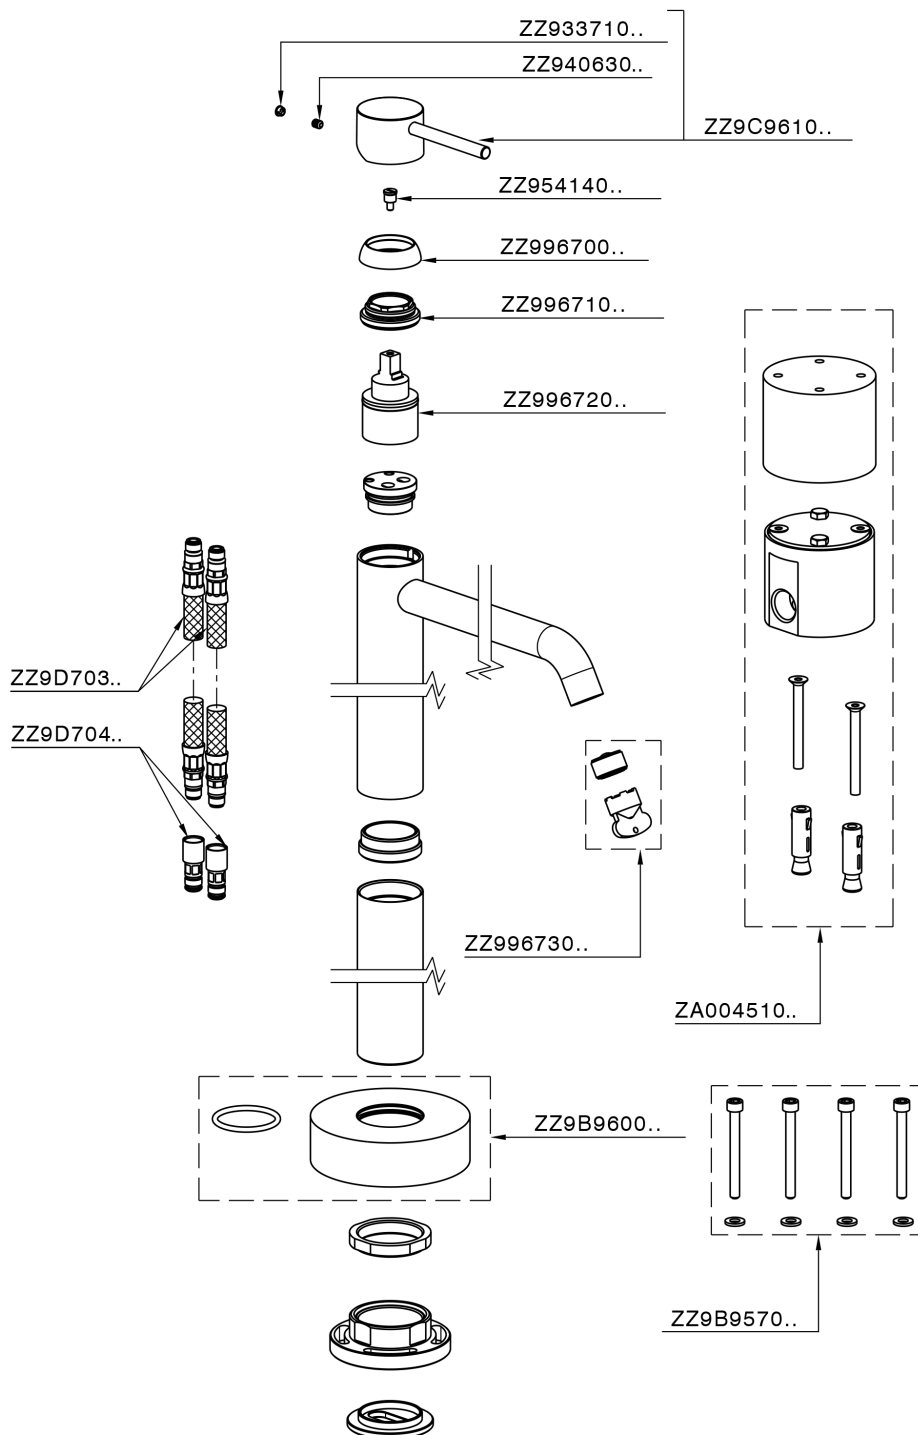

## Exposed part for single basin on the floor NUOVA KIRUNA\_K2014510

K2014510

<https://en.huberitalia.com/exposed-part-for-single-basin-on-the-floor-nuova-kiruna-k2014510>

Concealed part single lever free-standing CONCEALED\_ZB004510

ZB004510

<https://en.huberitalia.com/concealed-part-single-lever-free-standing-concealed-zb004510>

2024-11-14