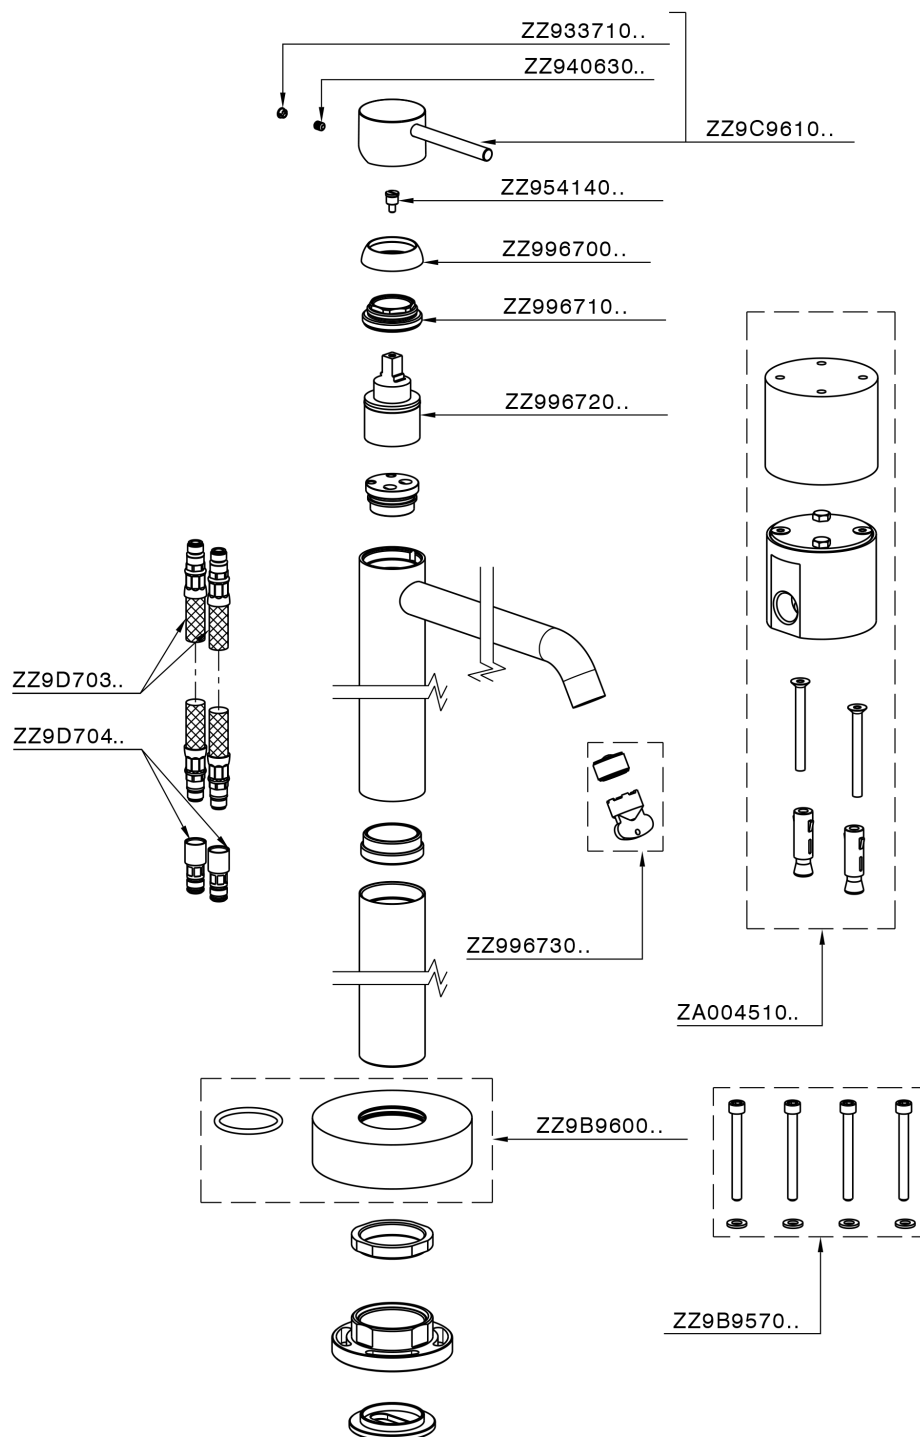

Exposed part for single basin on the floor NUOVA KIRUNA_K2014510

K2014510

<https://en.huberitalia.com/exposed-part-for-single-basin-on-the-floor-nuova-kiruna-k2014510>

Concealed part single lever free-standing CONCEALED_ZB004510

ZB004510

<https://en.huberitalia.com/concealed-part-single-lever-free-standing-concealed-zb004510>

2024-11-24