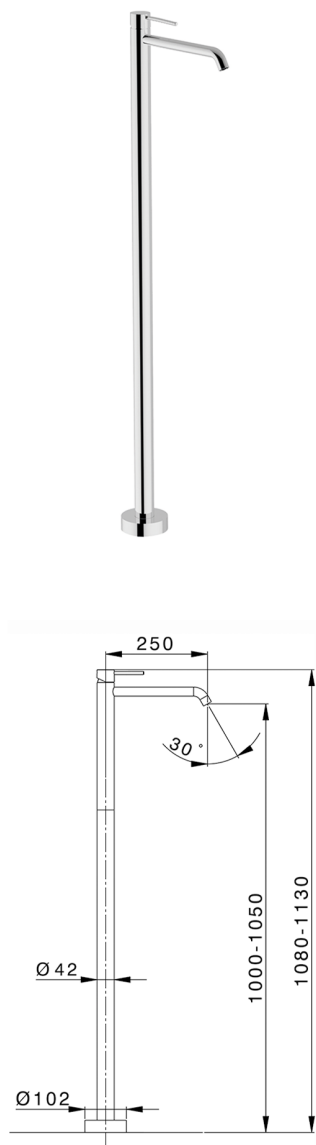

Exposed part for single basin on the floor NUOVA KIRUNA_K2014510

MODEL **K2014510**

Exposed part for single basin on the floor, without concealed part, for item ZB004510

AVAILABLE FINISHINGS

-  **21** 21 Chrome
-  **26** 26 Old Copper
-  **2F** 2F Brushed Nickel
-  **2W** 2W Brushed Gold
-  **40** 40 Matt Black
-  **4Q** 4Q Matt White

CHARACTERISTICS

Cartridge Spare Parts **ZZ99672000**

35 mm Cartridge

Installation **Concealed**

Required concealed parts **ZB004510**

EcoStop

EcoStop feature limits water flow to approximately 50% of maximum output with one point of resistance on setting. Push slightly past the middle stop only when full water output is required. This will save water up to 50%.

Exposed part for single basin on the floor NUOVA KIRUNA_K2014510

K2014510

<https://en.huberitalia.com/exposed-part-for-single-basin-on-the-floor-nuova-kiruna-k2014510>

Concealed part single lever free-standing CONCEALED_ZB004510

MODEL **ZB004510**

Floor mounted concealed part, for free-standing mixer

AVAILABLE FINISHINGS

 **04** 04 Without finishing

CHARACTERISTICS

Installation	Concealed
Concealed	1

2024-11-14