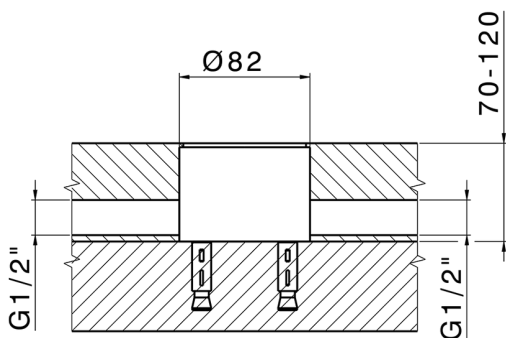

Exposed part for single basin on the floor NUOVA KIRUNA_K2014510

MODEL **K2014510**

Exposed part for single basin on the floor, without concealed part, for item ZB004510

AVAILABLE FINISHINGS

-  **21** 21 Chrome
-  **26** 26 Old Copper
-  **2F** 2F Brushed Nickel
-  **2W** 2W Brushed Gold
-  **40** 40 Matt Black
-  **4Q** 4Q Matt White

CHARACTERISTICS

Cartridge Spare Parts **ZZ99672000**

35 mm Cartridge

Installation **Concealed**

Required concealed parts **ZB004510**

EcoStop

EcoStop feature limits water flow to approximately 50% of maximum output with one point of resistance on setting. Push slightly past the middle stop only when full water output is required. This will save water up to 50%.

Exposed part for single basin on the floor NUOVA KIRUNA_K2014510

K2014510

<https://en.huberitalia.com/exposed-part-for-single-basin-on-the-floor-nuova-kiruna-k2014510>

Concealed part single lever free-standing CONCEALED_ZB004510

MODEL **ZB004510**

Floor mounted concealed part, for free-standing mixer

AVAILABLE FINISHINGS

 **04** 04 Without finishing

CHARACTERISTICS

Installation	Concealed
Concealed	1

2024-11-14