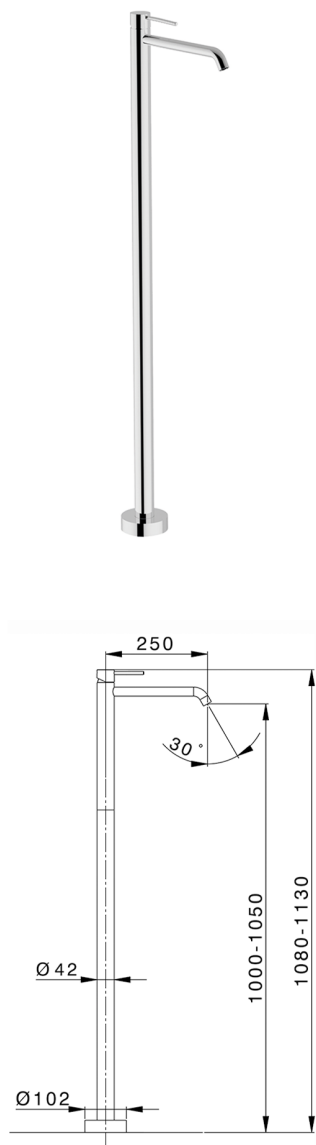

Exposed part for single basin on the floor NUOVA KIRUNA_K2014510

MODEL **K2014510**

Exposed part for single basin on the floor, without concealed part, for item ZB004510

AVAILABLE FINISHINGS

-  **21** 21 Chrome
-  **26** 26 Old Copper
-  **2F** 2F Brushed Nickel
-  **2W** 2W Brushed Gold
-  **40** 40 Matt Black
-  **4Q** 4Q Matt White

CHARACTERISTICS

Cartridge Spare Parts **ZZ99672000**

35 mm Cartridge

Installation **Concealed**

Required concealed parts **ZB004510**

EcoStop

EcoStop feature limits water flow to approximately 50% of maximum output with one point of resistance on setting. Push slightly past the middle stop only when full water output is required. This will save water up to 50%.

Exposed part for single basin on the floor NUOVA KIRUNA_K2014510

K2014510

<https://en.huberitalia.com/exposed-part-for-single-basin-on-the-floor-nuova-kiruna-k2014510>

Concealed part single lever free-standing CONCEALED_ZB004510

MODEL **ZB004510**

Floor mounted concealed part, for free-standing mixer

AVAILABLE FINISHINGS

CHARACTERISTICS

Installation **Concealed**

Concealed **1**

2024-11-24