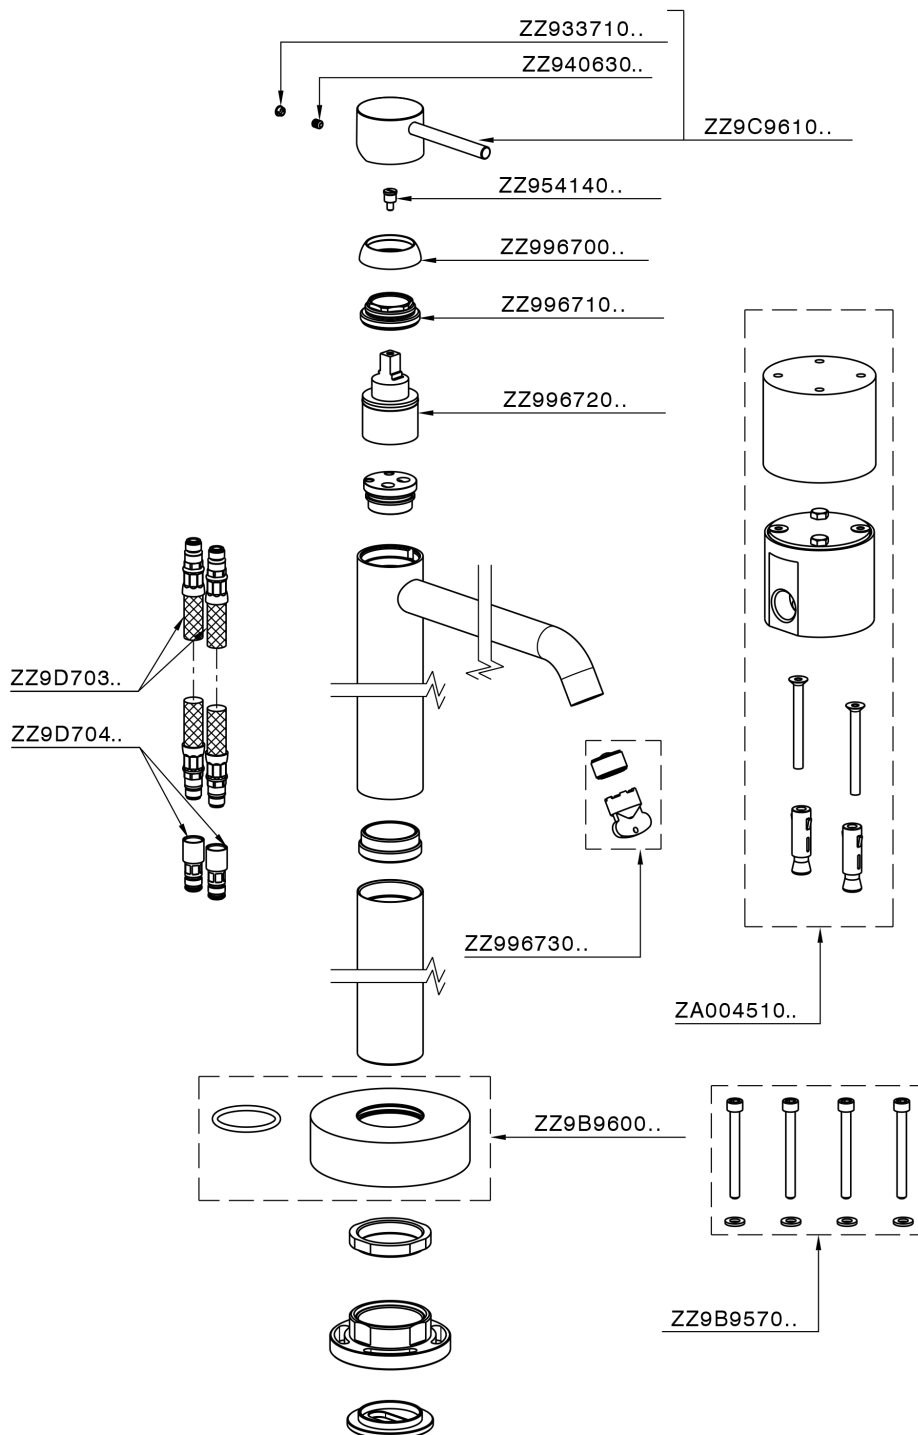

Exposed part for single basin on the floor NUOVA KIRUNA_K2014510

MODEL **K2014510**

Exposed part for single basin on the floor, without concealed part, for item ZB004510

AVAILABLE FINISHINGS

-  **21** 21 Chrome
-  **26** 26 Old Copper
-  **2F** 2F Brushed Nickel
-  **2W** 2W Brushed Gold
-  **40** 40 Matt Black
-  **4Q** 4Q Matt White

CHARACTERISTICS

Cartridge Spare Parts **ZZ99672000**

35 mm Cartridge

Installation **Concealed**

Required concealed parts **ZB004510**

EcoStop

EcoStop feature limits water flow to approximately 50% of maximum output with one point of resistance on setting. Push slightly past the middle stop only when full water output is required. This will save water up to 50%.

Exposed part for single basin on the floor NUOVA KIRUNA_K2014510

K2014510

<https://en.huberitalia.com/exposed-part-for-single-basin-on-the-floor-nuova-kiruna-k2014510>

Concealed part single lever free-standing CONCEALED_ZB004510

MODEL **ZB004510**

Floor mounted concealed part, for free-standing mixer

AVAILABLE FINISHINGS

 **04** 04 Without finishing

CHARACTERISTICS

Installation	Concealed
Concealed	1

2024-11-14