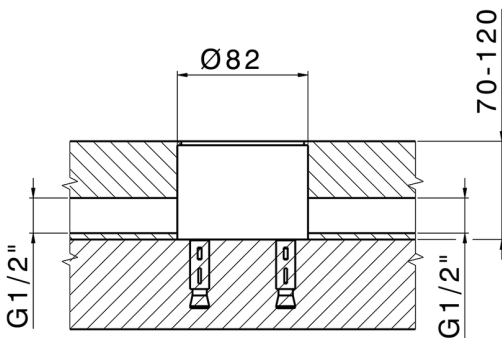

Exposed part for single basin on the floor NUOVA KIRUNA_K2014510

MODEL **K2014510**

Exposed part for single basin on the floor, without concealed part, for item ZB004510

AVAILABLE FINISHINGS

-  **21** 21 Chrome
-  **26** 26 Old Copper
-  **2F** 2F Brushed Nickel
-  **2W** 2W Brushed Gold
-  **40** 40 Matt Black
-  **4Q** 4Q Matt White

CHARACTERISTICS

Cartridge Spare Parts **ZZ99672000**

35 mm Cartridge

Installation **Concealed**

Required concealed parts **ZB004510**

EcoStop

EcoStop feature limits water flow to approximately 50% of maximum output with one point of resistance on setting. Push slightly past the middle stop only when full water output is required. This will save water up to 50%.

Exposed part for single basin on the floor NUOVA KIRUNA_K2014510

K2014510

<https://en.huberitalia.com/exposed-part-for-single-basin-on-the-floor-nuova-kiruna-k2014510>

Concealed part single lever free-standing CONCEALED_ZB004510

MODEL **ZB004510**

Floor mounted concealed part, for free-standing mixer

AVAILABLE FINISHINGS

CHARACTERISTICS

Installation **Concealed**

Concealed **1**

2024-11-24