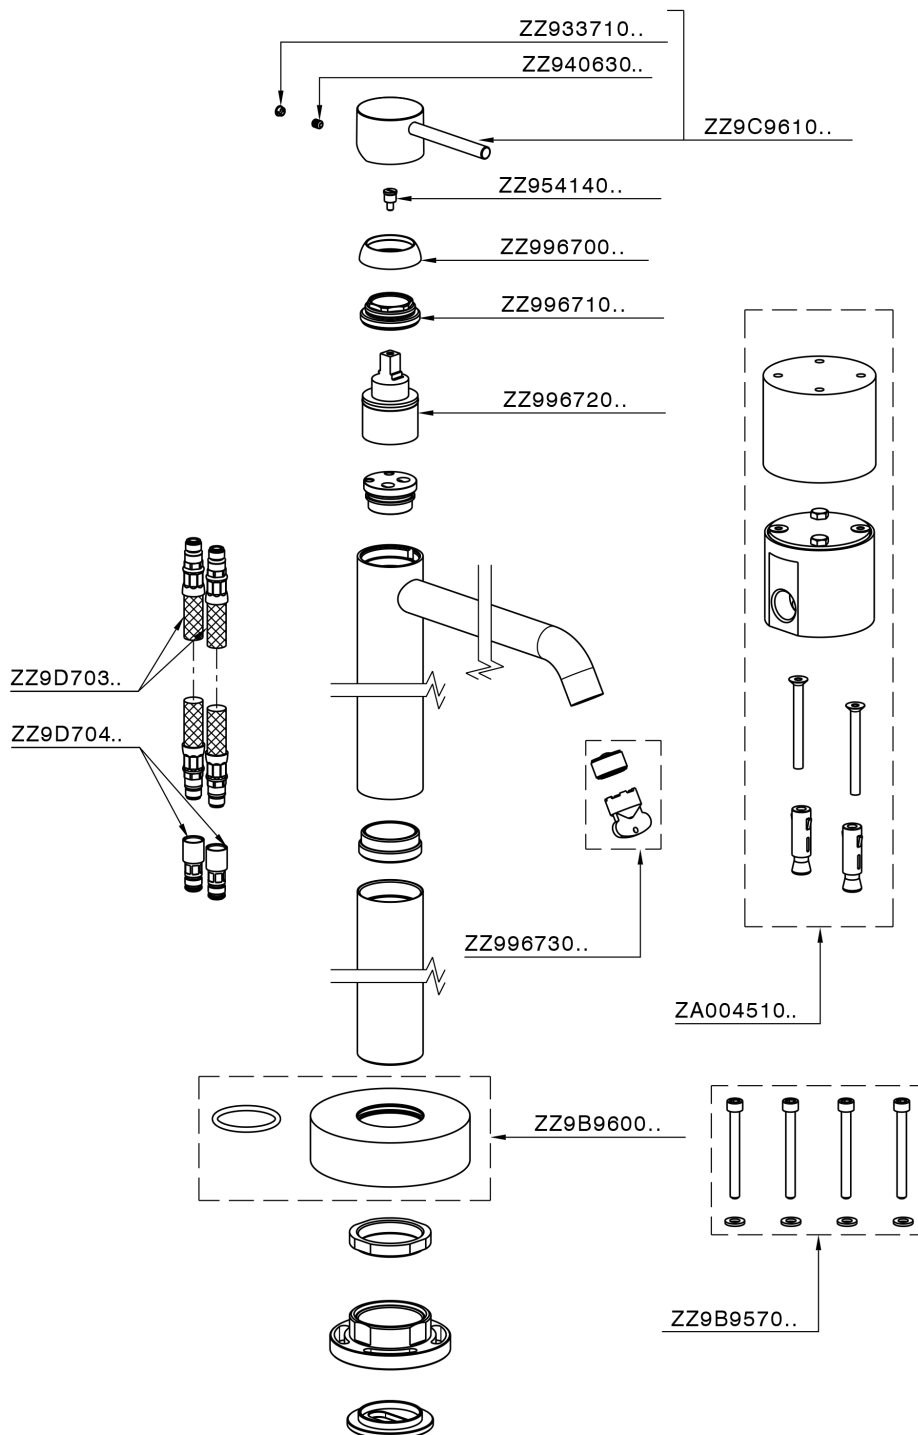

Exposed part for single basin on the floor NUOVA KIRUNA_K2014510

MODEL **K2014510**

Exposed part for single basin on the floor, without concealed part, for item ZB004510

AVAILABLE FINISHINGS

-  **21** 21 Chrome
-  **26** 26 Old Copper
-  **2F** 2F Brushed Nickel
-  **2W** 2W Brushed Gold
-  **40** 40 Matt Black
-  **4Q** 4Q Matt White

CHARACTERISTICS

Cartridge Spare Parts **ZZ99672000**

35 mm Cartridge

Installation **Concealed**

Required concealed parts **ZB004510**

EcoStop

EcoStop feature limits water flow to approximately 50% of maximum output with one point of resistance on setting. Push slightly past the middle stop only when full water output is required. This will save water up to 50%.

Exposed part for single basin on the floor NUOVA KIRUNA_K2014510

K2014510

<https://en.huberitalia.com/exposed-part-for-single-basin-on-the-floor-nuova-kiruna-k2014510>

Concealed part single lever free-standing CONCEALED_ZB004510

MODEL **ZB004510**

Floor mounted concealed part, for free-standing mixer

AVAILABLE FINISHINGS

CHARACTERISTICS

Installation **Concealed**

Concealed **1**

2024-11-24