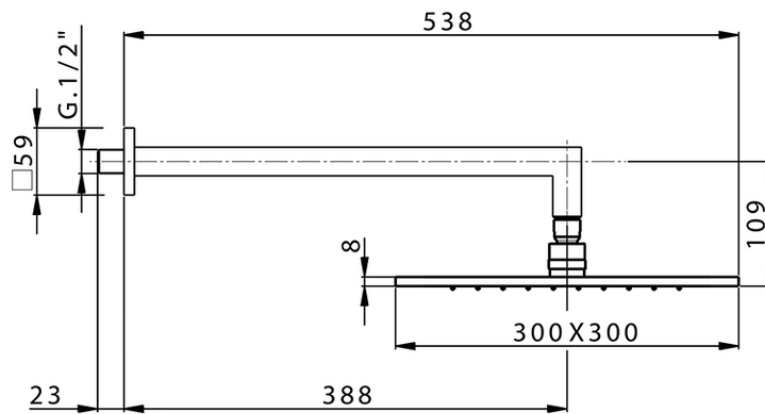

Shower arm with showerhead SHOWER_SS013720

SS013720

<https://en.huberitalia.com/shower-arm-with-showerhead-shower-ss013720>

2026-06-13