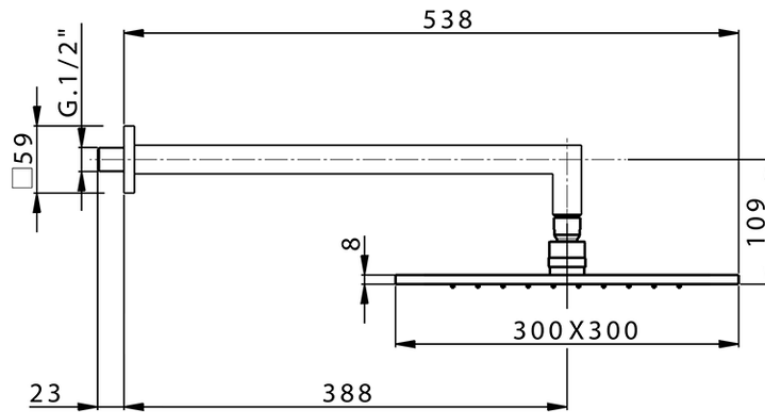

Shower arm with showerhead SHOWER_SS013720

SS013720

<https://en.huberitalia.com/shower-arm-with-showerhead-shower-ss013720>

2026-04-30