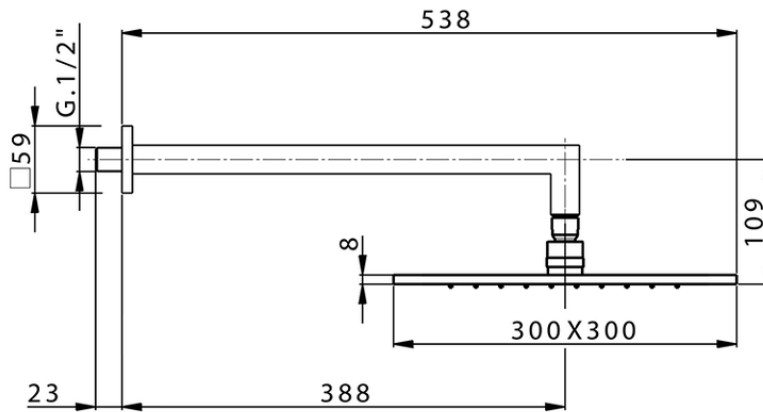

Shower arm with showerhead SHOWER_SS013720

SS013720

<https://en.huberitalia.com/shower-arm-with-showerhead-shower-ss013720>

2026-06-08