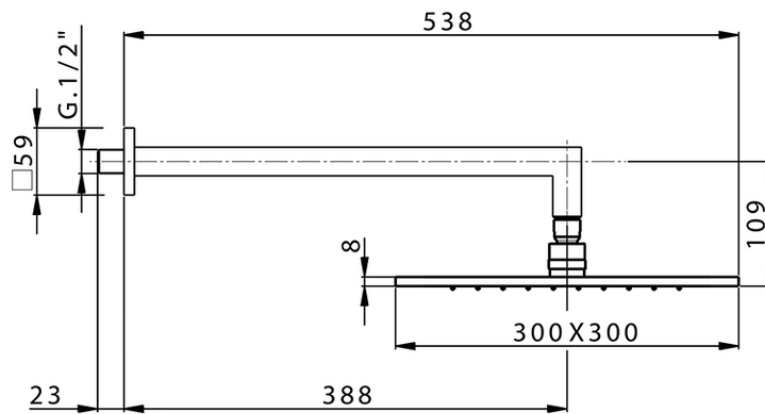

Shower arm with showerhead SHOWER_SS013720

SS013720

<https://en.huberitalia.com/shower-arm-with-showerhead-shower-ss013720>

2026-04-07