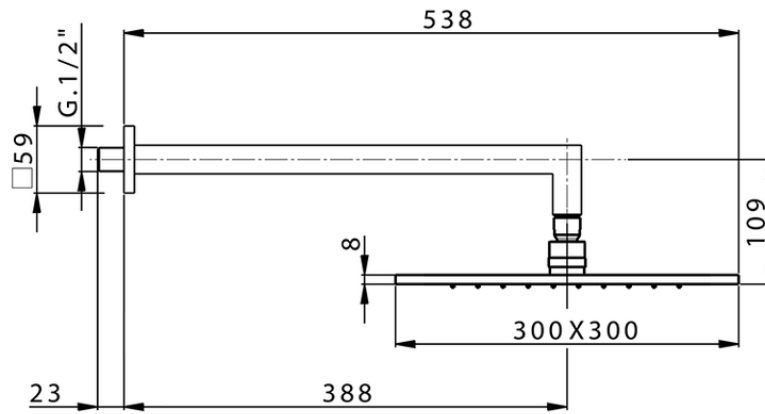

Shower arm with showerhead SHOWER_SS013720

SS013720

<https://en.huberitalia.com/shower-arm-with-showerhead-shower-ss013720>

2026-06-29