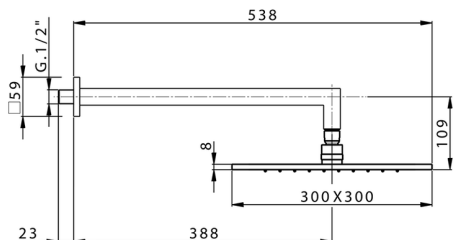

Shower arm with showerhead SHOWER_SS013720

MODEL **SS013720**

Shower arm with showerhead, 300x300 mm square showerhead 8 mm thick, 400 mm shower arm

AVAILABLE FINISHINGS

- **21** 21 Chrome
- **2B** 2B Polished Nickel
- **2F** 2F Brushed Nickel
- **2Q** 2Q Black Titanium
- **40** 40 Matt Black
- **4Q** 4Q Matt White

CHARACTERISTICS

2026-06-08