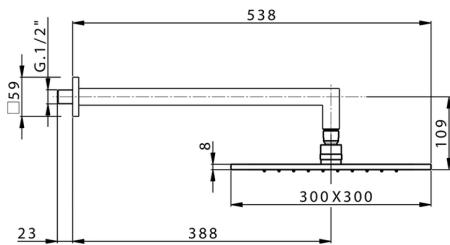

Shower arm with showerhead SHOWER_SS013720

MODEL **SS013720**

Shower arm with showerhead, 300x300 mm square showerhead 8 mm thick, 400 mm shower arm

AVAILABLE FINISHINGS

- **21** 21 Chrome
- **2B** 2B Polished Nickel
- **2F** 2F Brushed Nickel
- **2Q** 2Q Black Titanium
- **40** 40 Matt Black
- **4Q** 4Q Matt White

CHARACTERISTICS

2026-04-29