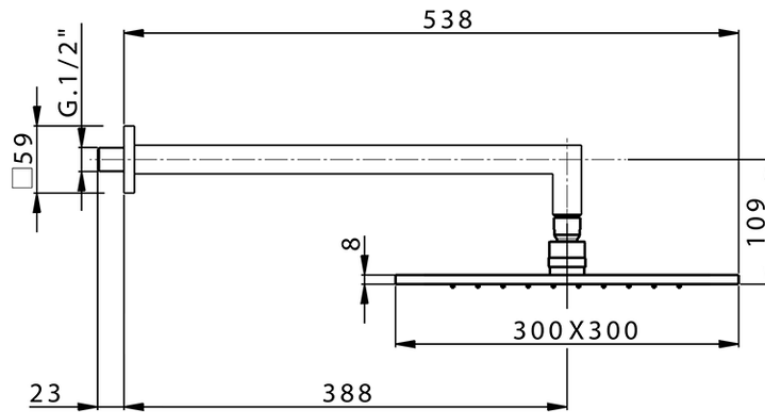

Shower arm with showerhead SHOWER_SS013720

SS013720

<https://en.huberitalia.com/shower-arm-with-showerhead-shower-ss013720>

2026-04-28