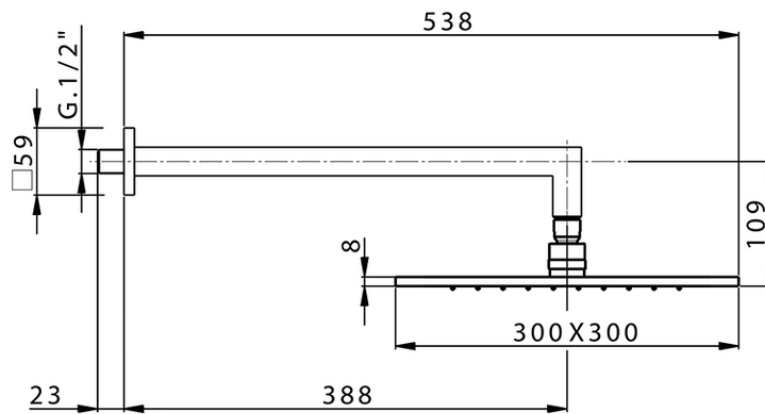

Shower arm with showerhead SHOWER_SS013720

SS013720

<https://en.huberitalia.com/shower-arm-with-showerhead-shower-ss013720>

2026-06-09