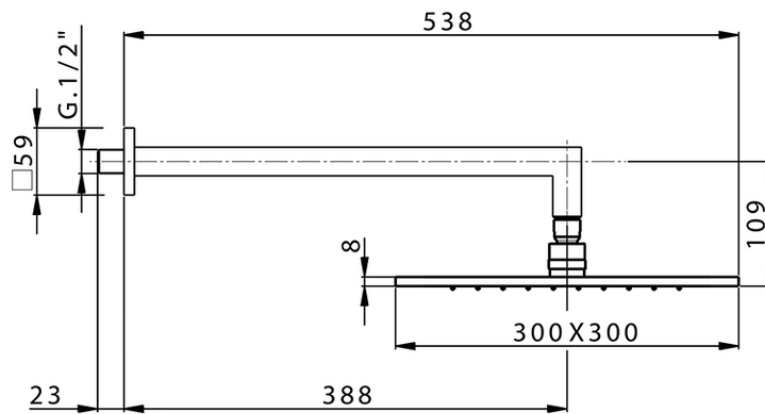

Shower arm with showerhead SHOWER_SS013720

SS013720

<https://en.huberitalia.com/shower-arm-with-showerhead-shower-ss013720>

2026-05-19