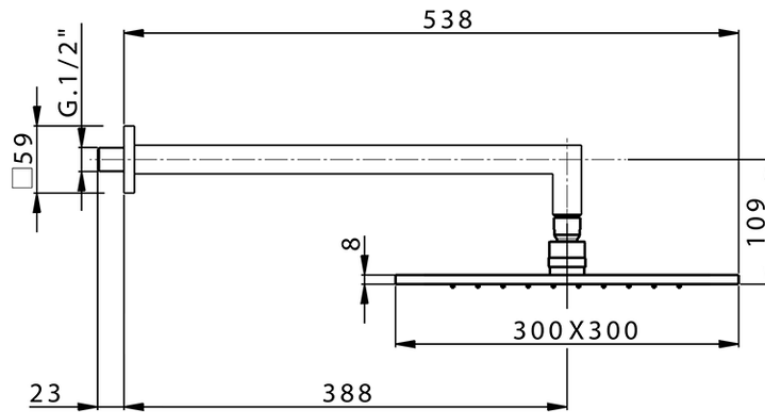

Shower arm with showerhead SHOWER_SS013720

SS013720

<https://en.huberitalia.com/shower-arm-with-showerhead-shower-ss013720>

2026-06-08