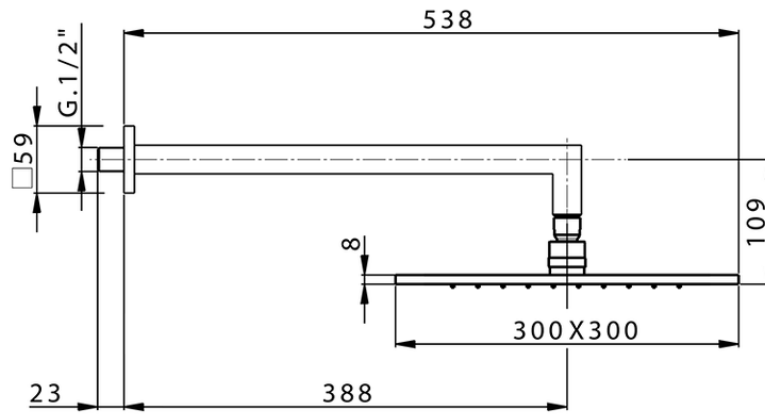

Shower arm with showerhead SHOWER_SS013720

SS013720

<https://en.huberitalia.com/shower-arm-with-showerhead-shower-ss013720>

2026-04-28