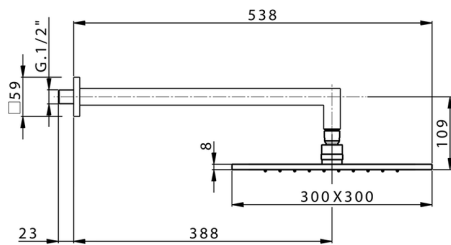

Shower arm with showerhead SHOWER_SS013720

MODEL **SS013720**

Shower arm with showerhead, 300x300 mm square showerhead 8 mm thick, 400 mm shower arm

AVAILABLE FINISHINGS

- **21** 21 Chrome
- **2B** 2B Polished Nickel
- **2F** 2F Brushed Nickel
- **2Q** 2Q Black Titanium
- **40** 40 Matt Black
- **4Q** 4Q Matt White

CHARACTERISTICS

2026-06-29