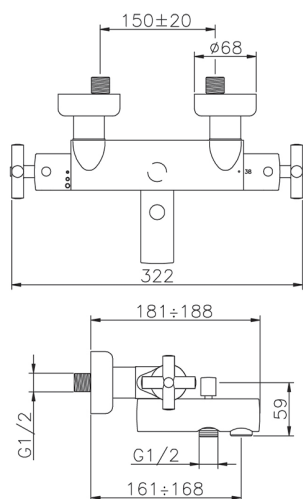

Thermostatic bath mixer SUITE_SUT27010

MODEL **SUT27010**

Thermostatic bath mixer, without shower set, 1/2" M flexible connection

AVAILABLE FINISHINGS

-  **21** 21 Chrome
-  **40** 40 Matt Black
-  **2F** 2F Brushed Nickel
-  **2W** 2W Brushed Gold

CHARACTERISTICS

Cartridge Spare Parts **24.04A.PP**

8x20 Plus P Thermostatic Valve

Thermostatic

The Huber thermostatic is your personal water manager, helping you to handle, control and save water and energy.