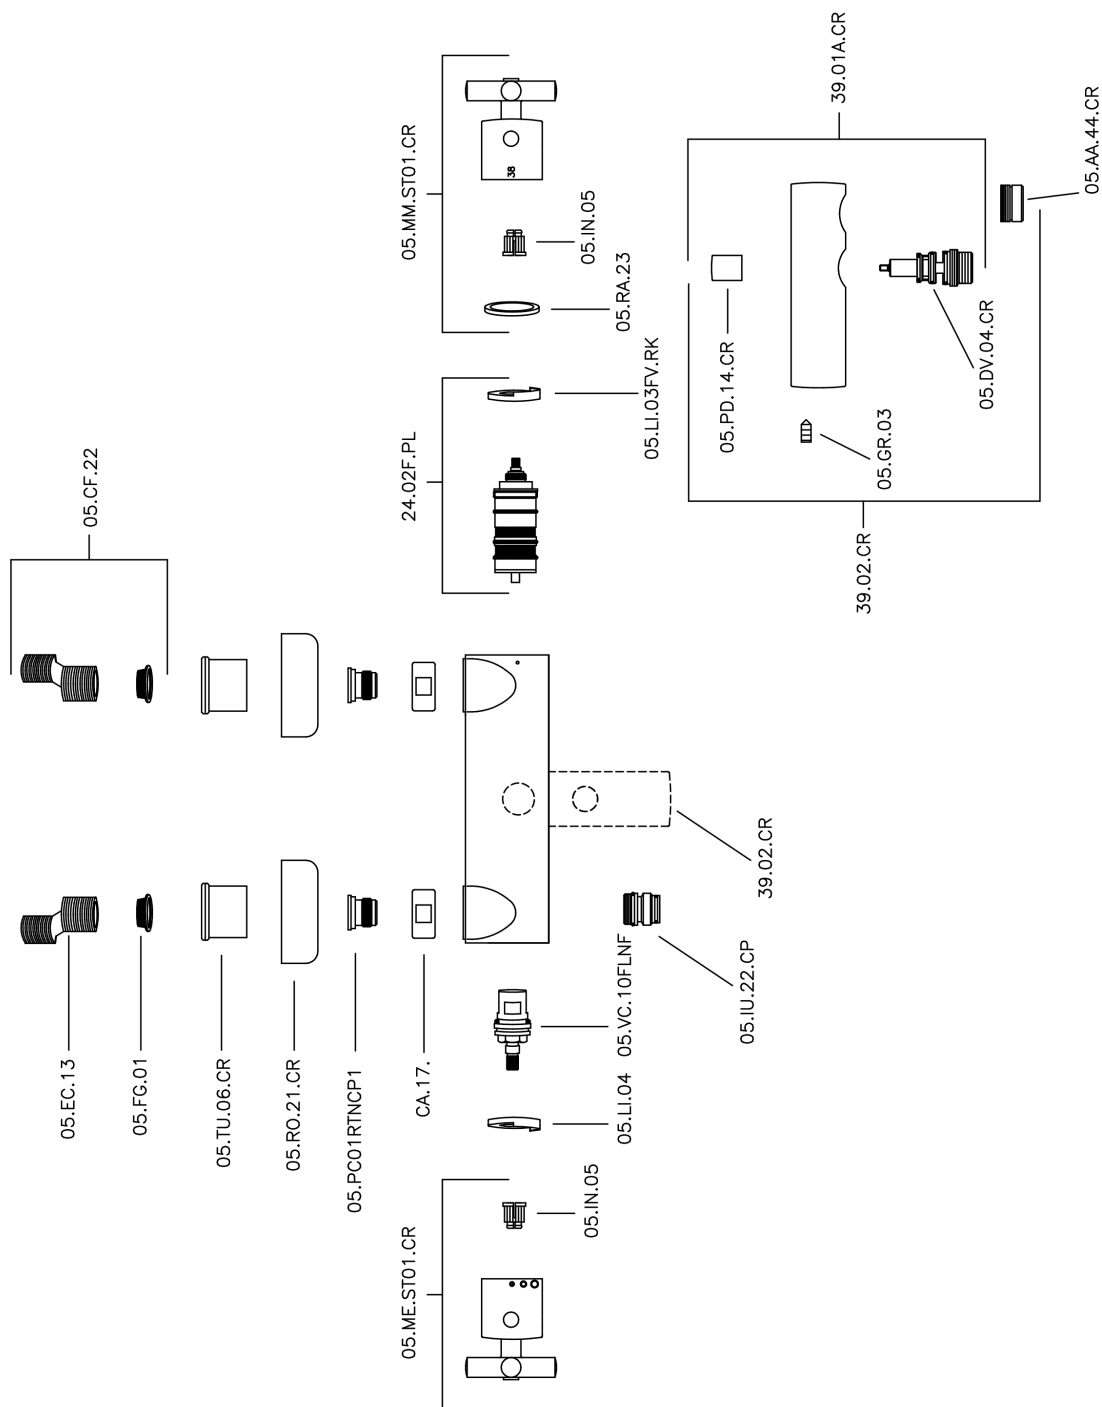

Thermostatic bath mixer SUITE_SUT27010

MODEL **SUT27010**

Thermostatic bath mixer, without shower set, 1/2" M flexible connection

AVAILABLE FINISHINGS

-  **21** 21 Chrome
-  **40** 40 Matt Black
-  **2F** 2F Brushed Nickel
-  **2W** 2W Brushed Gold

CHARACTERISTICS

Cartridge Spare Parts **24.04A.PP**

8x20 Plus P Thermostatic Valve

Thermostatic

The Huber thermostatic is your personal water manager, helping you to handle, control and save water and energy.

Thermostatic bath mixer SUITE_SUT27010

SUT27010

<https://en.huberitalia.com/thermostatic-bath-mixer-suite-sut27010>

2024-11-15