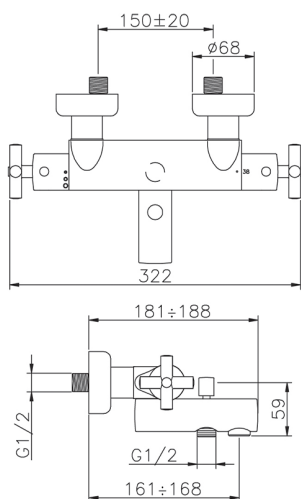

Thermostatic bath mixer SUITE_SUT27010

MODEL **SUT27010**

Thermostatic bath mixer, without shower set, 1/2" M flexible connection

AVAILABLE FINISHINGS

-  **21** 21 Chrome
-  **40** 40 Matt Black
-  **2F** 2F Brushed Nickel
-  **2W** 2W Brushed Gold

CHARACTERISTICS

Cartridge Spare Parts **24.04A.PP**

8x20 Plus P Thermostatic Valve

Thermostatic

The Huber thermostatic is your personal water manager, helping you to handle, control and save water and energy.