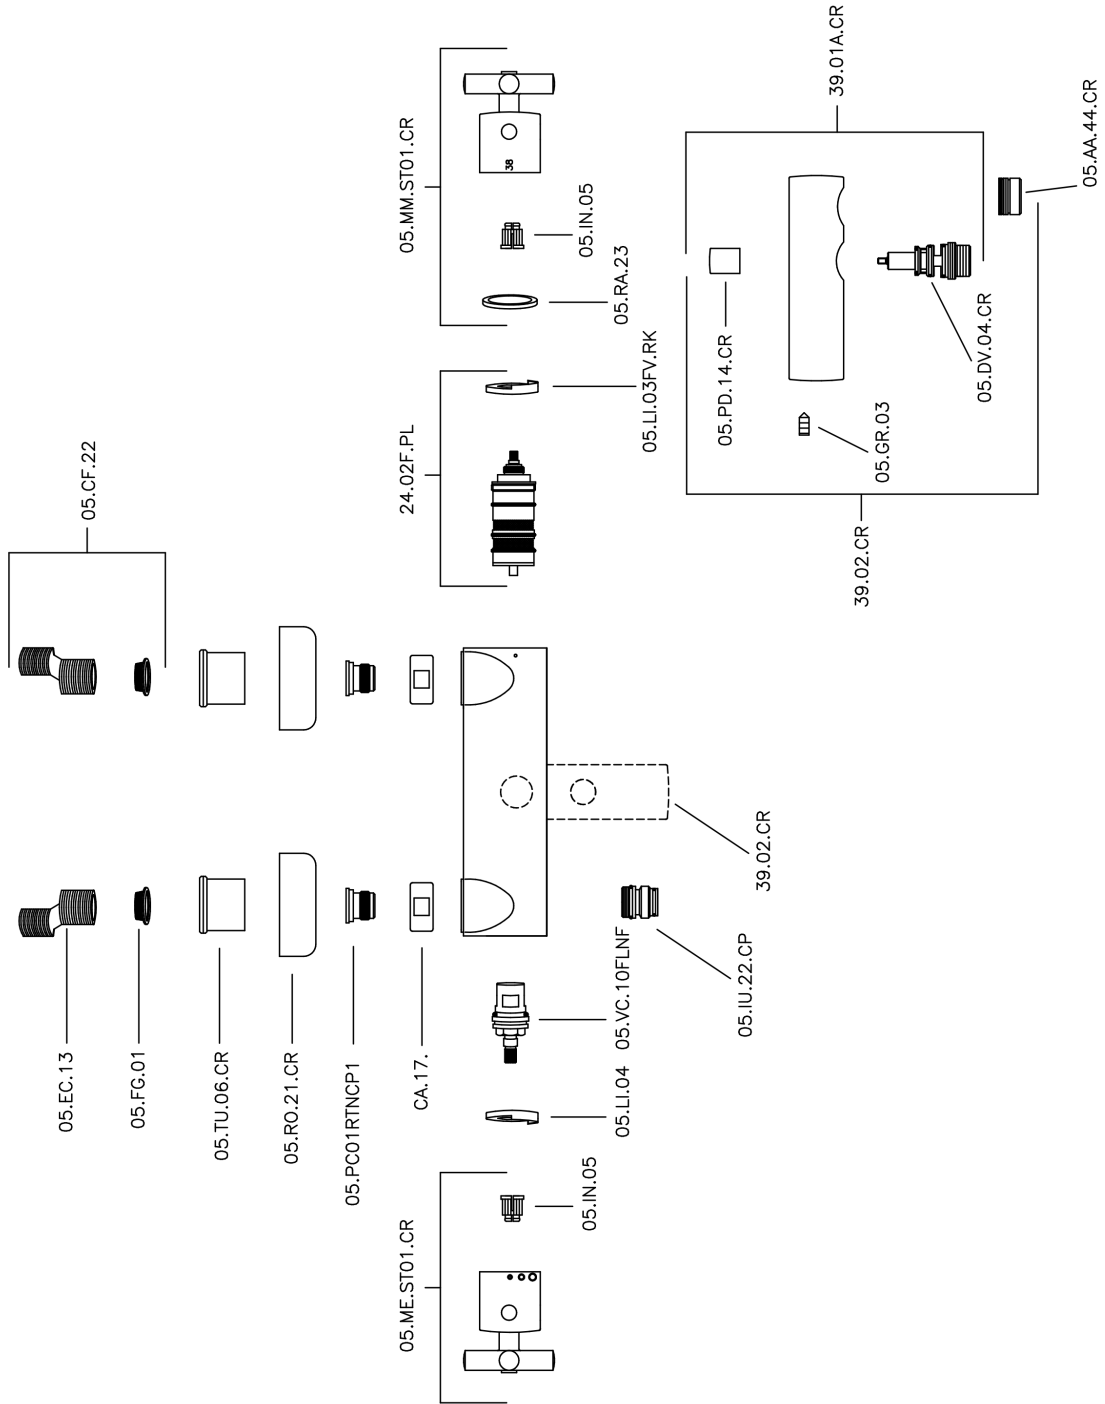

Thermostatic bath mixer SUITE_SUT27010

MODEL **SUT27010**

Thermostatic bath mixer, without shower set, 1/2" M flexible connection

AVAILABLE FINISHINGS

-  **21** 21 Chrome
-  **40** 40 Matt Black
-  **2F** 2F Brushed Nickel
-  **2W** 2W Brushed Gold

CHARACTERISTICS

Cartridge Spare Parts **24.04A.PP**

8x20 Plus P Thermostatic Valve

Thermostatic

The Huber thermostatic is your personal water manager, helping you to handle, control and save water and energy.

Thermostatic bath mixer SUITE_SUT27010

SUT27010

<https://en.huberitalia.com/thermostatic-bath-mixer-suite-sut27010>

2024-11-15