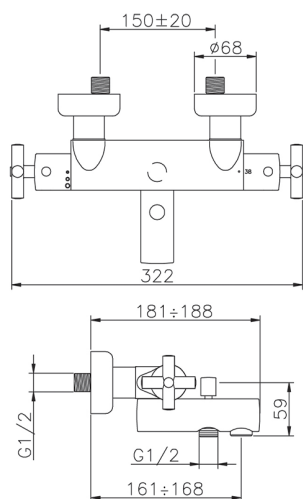

## Thermostatic bath mixer SUITE\_SUT27010

MODEL **SUT27010**

Thermostatic bath mixer, without shower set, 1/2" M flexible connection

### CHARACTERISTICS

Cartridge Spare Parts **24.04A.PP**

**8x20 Plus P Thermostatic Valve**