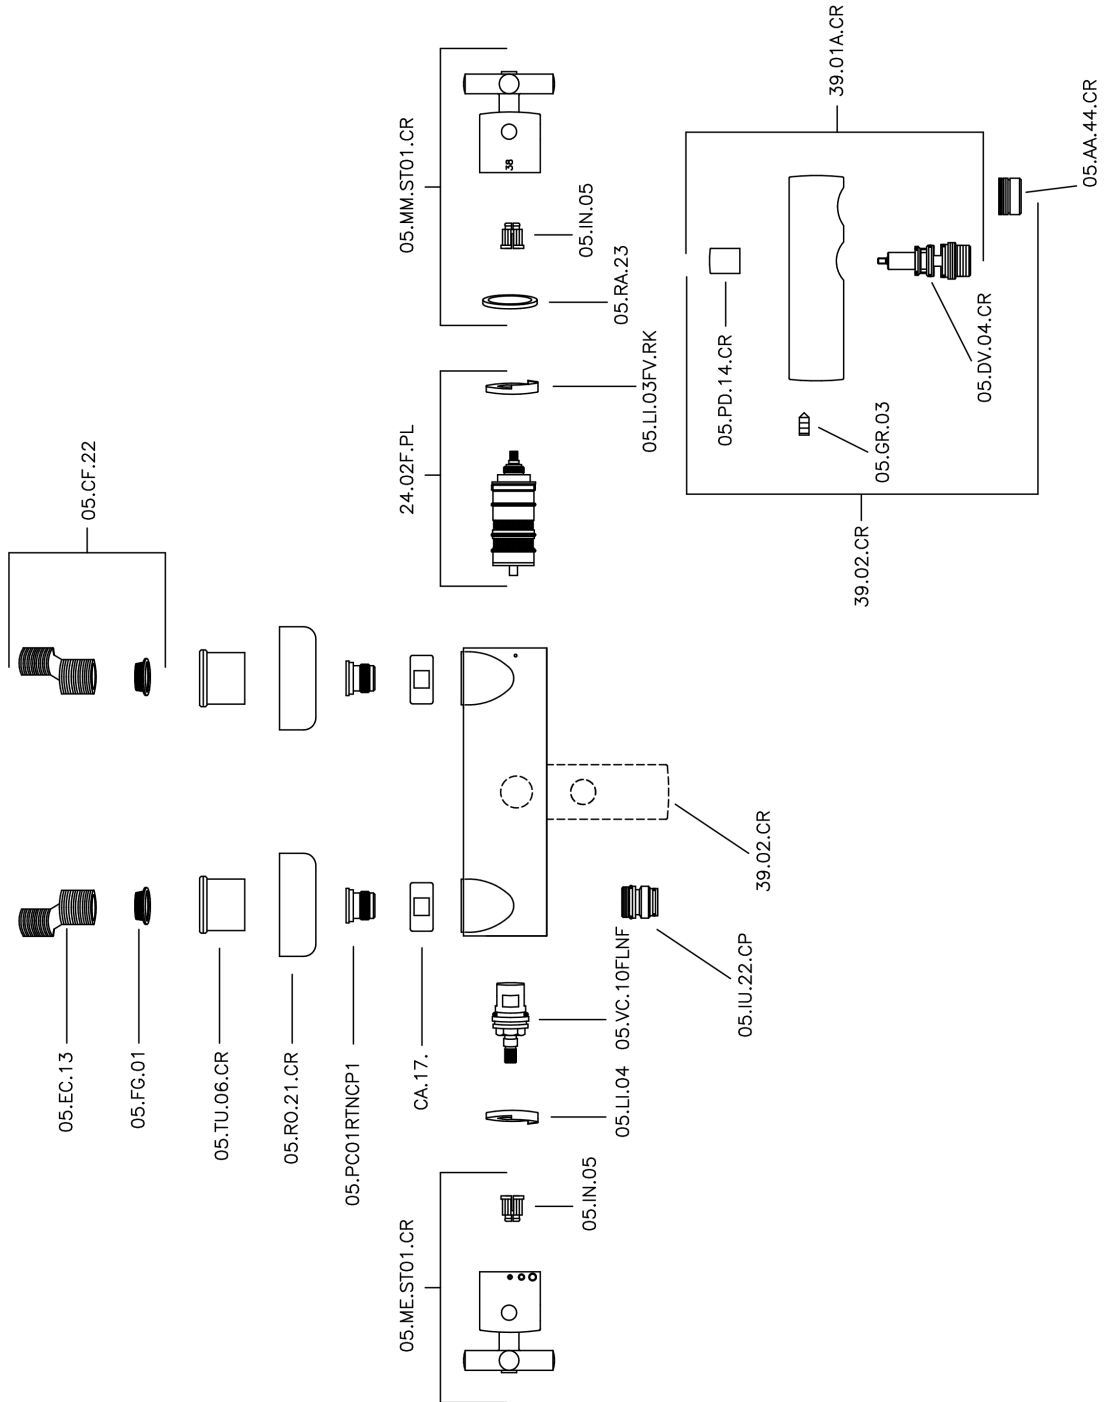

## Thermostatic bath mixer SUITE\_SUT27010

MODEL **SUT27010**

Thermostatic bath mixer, without shower set, 1/2" M flexible connection

### CHARACTERISTICS

Cartridge Spare Parts **24.04A.PP**

**8x20 Plus P Thermostatic Valve**

### Thermostatic

The Huber thermostatic is your personal water manager, helping you to handle, control and save water and energy.

## Thermostatic bath mixer SUITE\_SUT27010

SUT27010

<https://en.huberitalia.com/thermostatic-bath-mixer-suite-sut27010>

2024-11-15