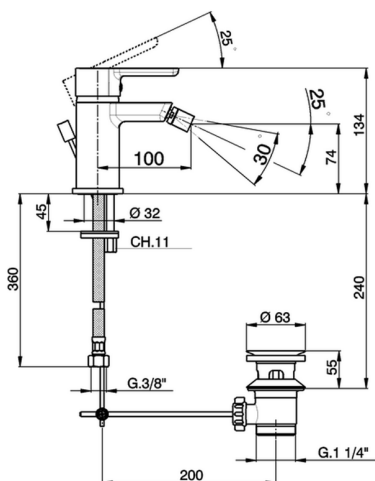

## Single lever bidet mixer SOFT\_SF000550

MODEL **SF000550**

Single lever bidet mixer, with 1"1/4 automatic pop up waste, G.3/8" stainless steel flexible hoses

AVAILABLE FINISHINGS

CHARACTERISTICS

Cartridge Spare Parts **ZZ95409000**

**35 mm Cartridge**

### EcoStop

EcoStop feature limits water flow to approximately 50% of maximum output with one point of resistance on setting. Push slightly past the middle stop only when full water output is required. This will save water up to 50%.