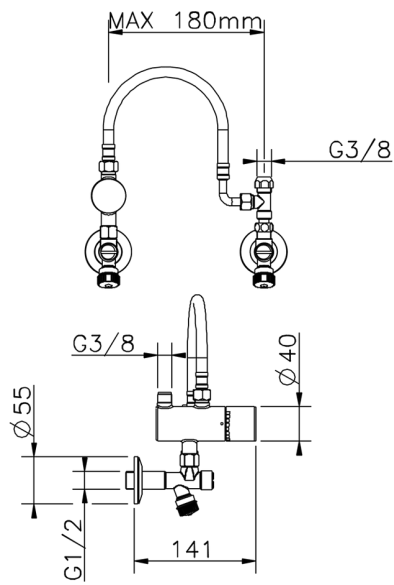

Temperature limiter CLINIC&TECHNICAL_TYT83011

MODEL **TYT83011**

Temperature limiter, with installation kit

AVAILABLE FINISHINGS

CHARACTERISTICS

2026-06-13