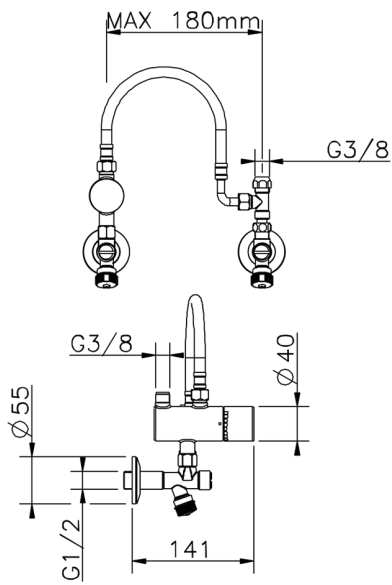

Temperature limiter CLINIC&TECHNICAL_TYT83011

MODEL **TYT83011**

Temperature limiter, with installation kit

AVAILABLE FINISHINGS

CHARACTERISTICS

2026-04-06