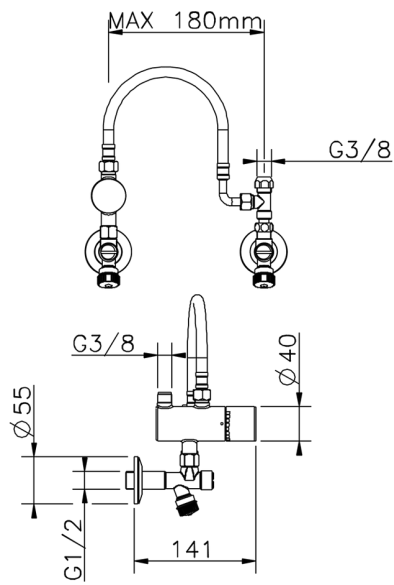

Temperature limiter CLINIC&TECHNICAL_TYT83011

MODEL **TYT83011**

Temperature limiter, with installation kit

AVAILABLE FINISHINGS

CHARACTERISTICS

2026-04-06