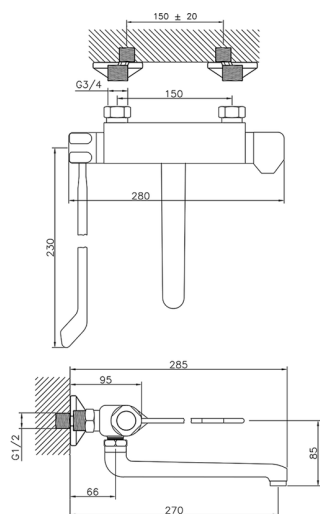

Thermostatic

The Huber thermostatic is your personal water manager, helping you to handle, control and save water and energy.

2024-12-18