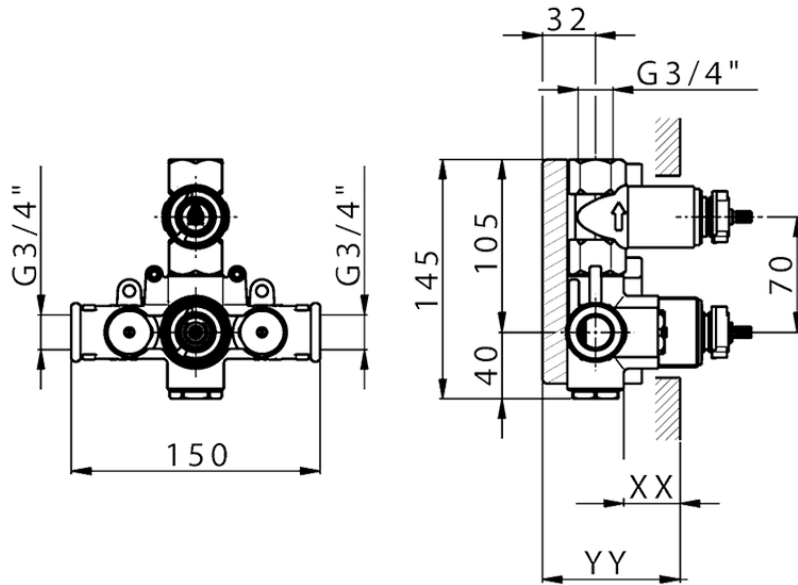

Exposed part for 1-outlet con.thermo.shower valve THERMO_H3007300

H3007300

<https://en.huberitalia.com/exposed-part-for-1-outlet-con-thermo-shower-valve-thermo-h3007300>

Piastra/Plate/Plaque/Platte/Placa

2-3mm: XX 25-40 YY 76-91

10 mm: XX 16-31 YY 65-80

ZB007361

<https://en.huberitalia.com/1-outlet-concealed-thermostatic-shower-valve-concealed-zb007361>

Piastra/Plate/Plaque/Platte/Placa

2-3mm: XX 25-40 YY 76-91

10 mm: XX 16-31 YY 65-80

ZB007301

<https://en.huberitalia.com/1-outlet-concealed-thermostatic-shower-valve-concealed-zb007301>

2026-04-08