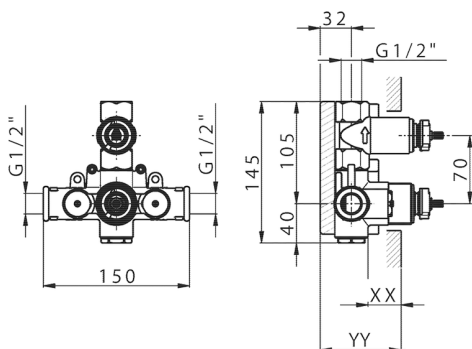

1-outlet Concealed thermostatic shower valve CONCEALED_ZB007301

MODEL **ZB007301**

1-outlet Concealed thermostatic shower valve, with stopvalve, without trim kit

AVAILABLE FINISHINGS

CHARACTERISTICS

Installation **Concealed**

Cartridge Spare Parts **24.04A.PP**

8x20 Plus P Thermostatic Valve

Concealed **1**

Piastra/Plate/Plaque/Platte/Placa

2-3mm: XX 25-40 YY 76-91

10 mm: XX 16-31 YY 65-80

Thermostatic

The Huber thermostatic is your personal water manager, helping you to handle, control and save water and energy.