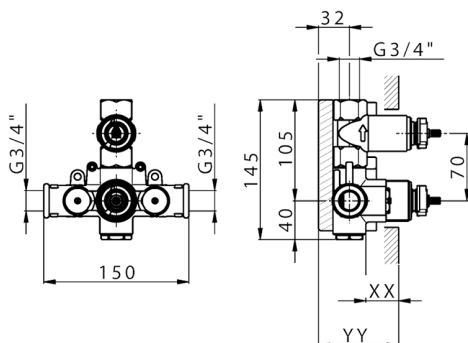

Piastra/Plate/Plaque/Platte/Placa

2-3mm: XX 25-40 YY 76-91

10 mm: XX 16-31 YY 65-80

Thermostatic

The Huber thermostatic is your personal water manager, helping you to handle, control and save water and energy.