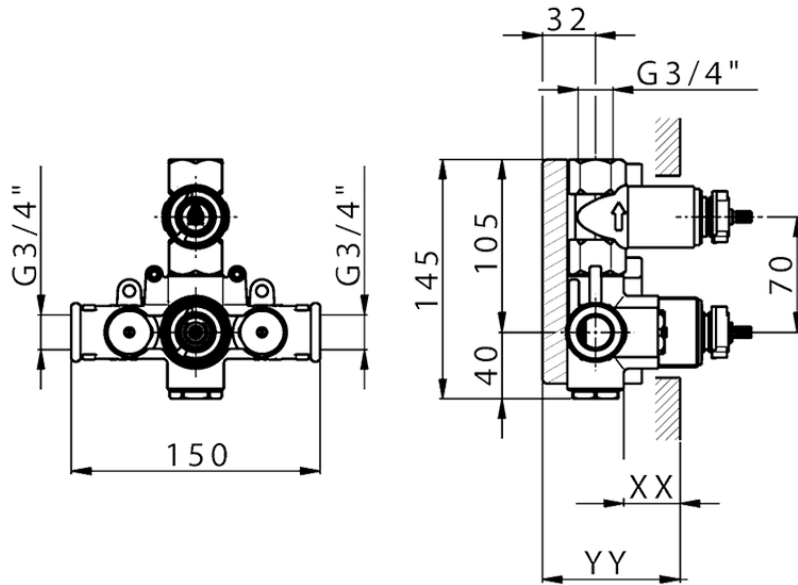

Exposed part for 1-outlet con.thermo.shower valve THERMO_H3007300

H3007300

<https://en.huberitalia.com/exposed-part-for-1-outlet-con-thermo-shower-valve-thermo-h3007300>

Piastra/Plate/Plaque/Platte/Placa

2-3mm: XX 25-40 YY 76-91

10 mm: XX 16-31 YY 65-80

ZB007361

<https://en.huberitalia.com/1-outlet-concealed-thermostatic-shower-valve-concealed-zb007361>

Piastra/Plate/Plaque/Platte/Placa

2-3mm: XX 25-40 YY 76-91

10 mm: XX 16-31 YY 65-80

ZB007301

<https://en.huberitalia.com/1-outlet-concealed-thermostatic-shower-valve-concealed-zb007301>

2026-06-10