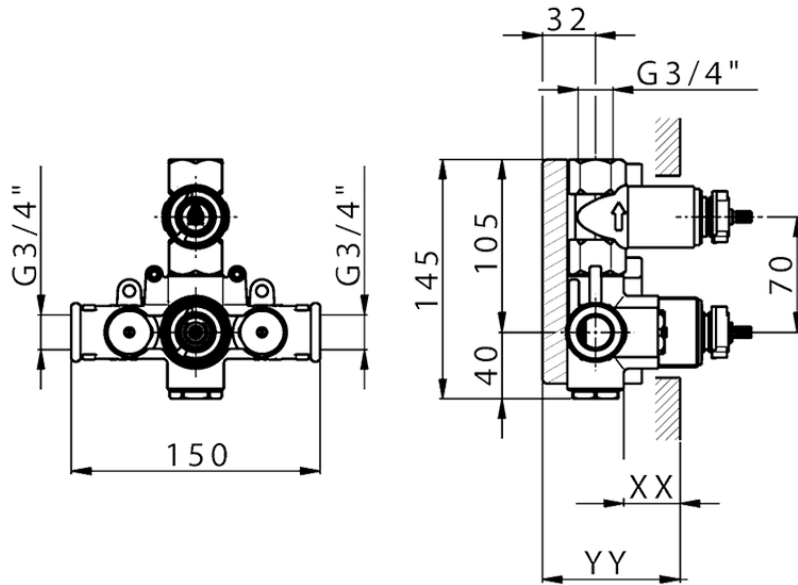

## Exposed part for 1-outlet con.thermo.shower valve THERMO\_H3007300

H3007300

<https://en.huberitalia.com/exposed-part-for-1-outlet-con-thermo-shower-valve-thermo-h3007300>

Piastra/Plate/Plaque/Platte/Placa

2-3mm: XX 25-40 YY 76-91

10 mm: XX 16-31 YY 65-80

ZB007361

<https://en.huberitalia.com/1-outlet-concealed-thermostatic-shower-valve-concealed-zb007361>

Piastra/Plate/Plaque/Platte/Placa

2-3mm: XX 25-40 YY 76-91

10 mm: XX 16-31 YY 65-80

ZB007301

<https://en.huberitalia.com/1-outlet-concealed-thermostatic-shower-valve-concealed-zb007301>

2026-05-02