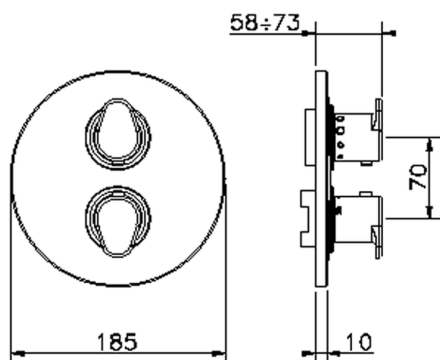

CHARACTERISTICS

Installation **Concealed**
Required concealed parts **ZB007361**
ZB007301

Thermostatic

The Huber thermostatic is your personal water manager, helping you to handle, control and save water and energy.