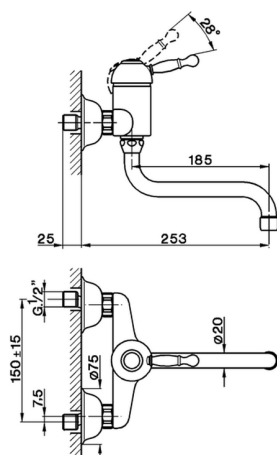

## Exposed single lever sink mixer KITCHEN\_AY900400

MODEL **AY900400**

Exposed single lever sink mixer, swivel spout

### CHARACTERISTICS

Cartridge Spare Parts **ZZ92909000**

**43 mm Cartridge**

2024-12-21