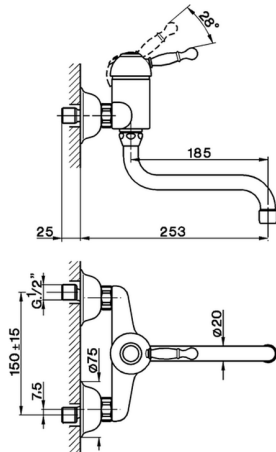

## Exposed single lever sink mixer KITCHEN\_AY900400

MODEL **AY900400**

Exposed single lever sink mixer, swivel spout

### CHARACTERISTICS

Cartridge Spare Parts **ZZ92909000**

**43 mm Cartridge**

2024-12-22