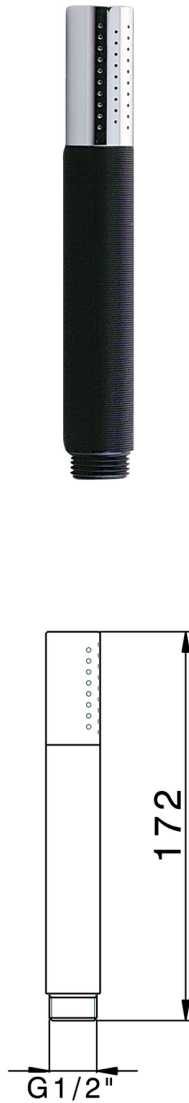

Brass Minimal handshower SHOWER_SS014090

MODEL **SS014090**

Handshower, D.24mm one spray minimal handshower

AVAILABLE FINISHINGS

-  **21** 21 Chrome
-  **2F** 2F Brushed Nickel
-  **2P** 2P Rose Gold
-  **2Q** 2Q Black Titanium
-  **40** 40 Matt Black
-  **4Q** 4Q Matt White

CHARACTERISTICS

2026-04-05