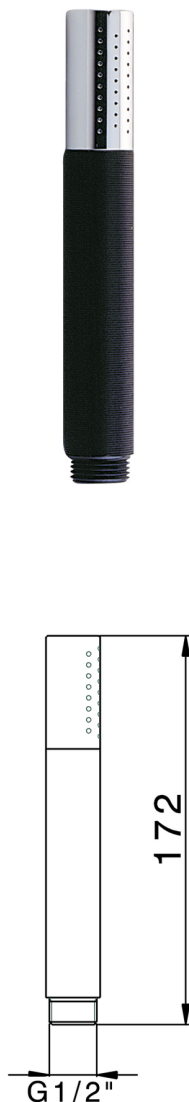

Brass Minimal handshower SHOWER_SS014090

MODEL **SS014090**

Handshower, D.24mm one spray minimal handshower

AVAILABLE FINISHINGS

- **21** 21 Chrome
- **2F** 2F Brushed Nickel
- **2P** 2P Rose Gold
- **2Q** 2Q Black Titanium
- **40** 40 Matt Black
- **4Q** 4Q Matt White

CHARACTERISTICS

2026-04-08